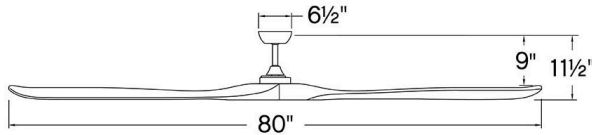

SWELL

903880FHB-NDD

SWELL 80" SMART FAN

DETAILS	
FAN FINISH:	Heritage Brass
BLADE COUNT:	3
SLOPE DEGREE:	20

DIMENSIONS	
WIDTH:	80"
HEIGHT:	11.5"

LIGHT SOURCE	
VOLTAGE:	120v

MOUNTING	
CANOPY:	6.5" Dia.
LEAD WIRE:	1 X 76"

SHIPPING	
CARTON LENGTH:	42
CARTON WIDTH:	12
CARTON HEIGHT:	11

Sophisticated and distinct, Swell perfectly sets the scene in contemporary spaces without sacrificing functionality. Wood blades with chic contours feature a variety of classic finish combinations to complement your décor. A versatile, damp-rated design makes Swell perfect for both interior and outdoor settings. Equipped with a 6-speed DC motor that is WiFi enabled and ready to connect right out of the box. Operated by the HIRO control or WiFi compatible with the Hinkley app.