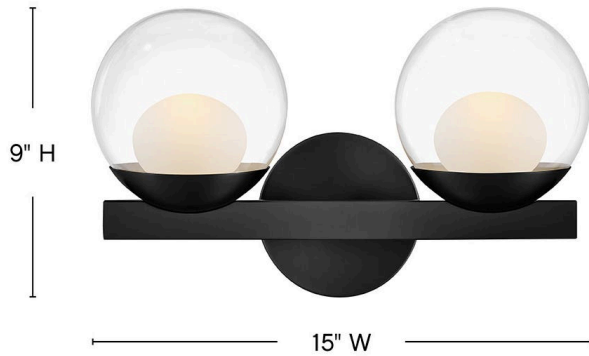

SUNNI

57442BK-LL

SMALL TWO LIGHT VANITY

Sophisticated with an ultramodern twist, Sunni's sleek design showcases a distinctive glass globe that artfully layers a clear glass outside with an etched white interior. A minimal backplate and frame are finished in a bold Black or luxurious Lacquered Brass finish to easily complement your space.

DETAILS

FINISH:	Black
MATERIAL:	Steel
GLASS:	Clear Dome
DIMMABLE:	YES - CL TYPE DIMMER (SSL7A)

DIMENSIONS

WIDTH:	15"
HEIGHT:	9"
WEIGHT:	3lb
BACK PLATE:	5.25" Dia.
EXTENSION:	7.5"
TOP TO OUTLET:	6.25"

LIGHT SOURCE

LIGHT SOURCE:	Socketed
WATTAGE:	2-5w G9 LED *Included
VOLTAGE:	120v

SHIPPING

CARTON LENGTH:	16.5
CARTON WIDTH:	9.5
CARTON HEIGHT:	12.5
CARTON WEIGHT:	4.5

PRODUCT DETAILS:

- Invisimount hardware is hidden on the backplate for a clean silhouette
- This fixture can be mounted either up or down to best fit your space
- Damp Rated
- LED Bulbs carry a 3-year limited warranty
- Bold silhouette with dramatic details creates a modern statement
- G9 LED lamp required