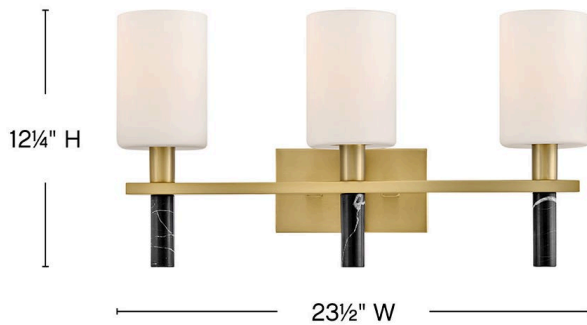

### MEDIUM THREE LIGHT VANITY

Polished with an understated silhouette, Turin is elevated by tall Etched Opal Glass and luxurious black marble stems. A minimalist backplate finished in vibrant Lacquered Brass complements the natural stone with an elegant touch of warm color.

DETAILS	
FINISH:	Lacquered Brass
MATERIAL:	Steel
GLASS:	Etched Opal
DIMMABLE:	YES - WITH DIMMABLE LAMP (NOT INCLUDED)

DIMENSIONS	
WIDTH:	23.5"
HEIGHT:	12.3"
WEIGHT:	8lb
BACK PLATE:	8"W X 4.5"H
EXTENSION:	6"
TOP TO OUTLET:	8.5"

LIGHT SOURCE	
LIGHT SOURCE:	Socketed
WATTAGE:	3-6w Med. LED, 60w Equiv.
VOLTAGE:	120v

SHIPPING	
CARTON LENGTH:	25
CARTON WIDTH:	7
CARTON HEIGHT:	17.5
CARTON WEIGHT:	11.5