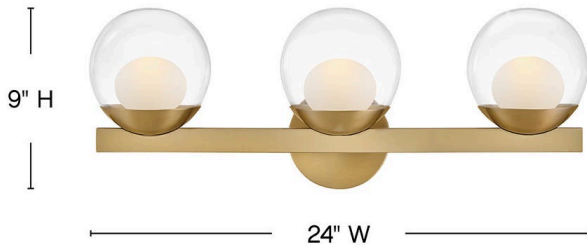

SUNNI

57443LCB-LL

MEDIUM THREE LIGHT VANITY

Sophisticated with an ultramodern twist, Sunni's sleek design showcases a distinctive glass globe that artfully layers a clear glass outside with an etched white interior. A minimal backplate and frame are finished in a bold Black or luxurious Lacquered Brass finish to easily complement your space.

DETAILS

FINISH:	Lacquered Brass
MATERIAL:	Steel
GLASS:	Clear Dome
DIMMABLE:	YES - CL TYPE DIMMER (SSL7A)

DIMENSIONS

WIDTH:	24"
HEIGHT:	9"
WEIGHT:	4.5lb
BACK PLATE:	5.25" Dia.
EXTENSION:	7.5"
TOP TO OUTLET:	6.25"

LIGHT SOURCE

LIGHT SOURCE:	Socketed
WATTAGE:	3-5w G9 LED *Included
VOLTAGE:	120v

SHIPPING

CARTON LENGTH:	25.8
CARTON WIDTH:	9.5
CARTON HEIGHT:	12.5
CARTON WEIGHT:	6

PRODUCT DETAILS:

- Invisimount hardware is hidden on the backplate for a clean silhouette
- This fixture can be mounted either up or down to best fit your space
- Damp Rated
- LED Bulbs carry a 3-year limited warranty
- Bold silhouette with dramatic details creates a modern statement
- G9 LED lamp required

HINKLEY

HINKLEY
33000 Pin Oak Parkway
Avon Lake, OH 44012

PHONE: (440) 653-5500
Toll Free: 1 (800) 446-5539

hinkley.com