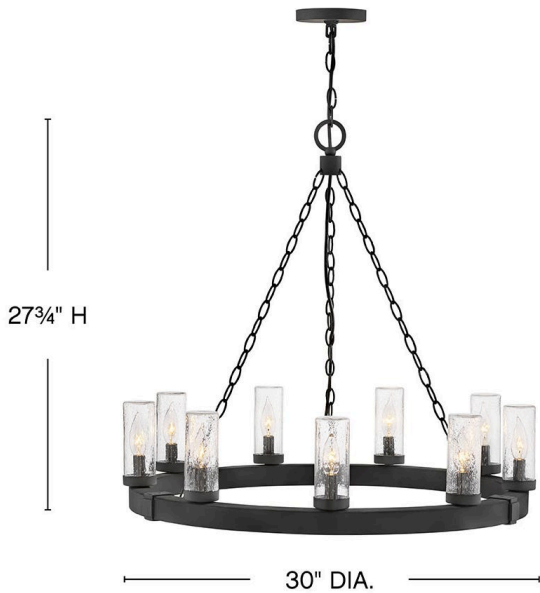

SAWYER

29208BK-LV

MEDIUM CHANDELIER

The fresh, rustic design of the Sawyer collection will inject any outdoor living experience with the warm, cozy ambiance of an indoor setting. Constructed with Hinkley's own anti-corrosion coating, Sawyer ensures maximum resiliency and performance in the elements.

DETAILS	
FINISH:	Black
MATERIAL:	Metal
GLASS:	Clear Seedy
SLOPE DEGREE:	90
DIMMABLE:	YES - WITH MLV ON TRANSFORMER PRIMARY

DIMENSIONS	
WIDTH:	30"
HEIGHT:	27.8"
WEIGHT:	18lb

LIGHT SOURCE	
LIGHT SOURCE:	Socketed
WATTAGE:	9-3.50w Cand. LED *Included
VOLTAGE:	12v
VOLT AMPS:	34.7
TRANSFORMER REQUIRED:	Yes

MOUNTING	
CANOPY:	5.25" Dia.
LEAD WIRE:	1 X 120"

SHIPPING	
CARTON LENGTH:	32.5
CARTON WIDTH:	32.5
CARTON HEIGHT:	9
CARTON WEIGHT:	22.5

PRODUCT DETAILS:

- Innovative exterior 12V solution for all-in-one lamp, lighting and high design look (Transformer is required and sold separately)
- Offers low voltage semi-permanent solutions for unique areas such as pergolas when paired with low voltage Hinkley transformer
- Images are for reference purpose only and may not be pictured with the specified LED filament bulb
- Can be hung on a sloped ceiling
- Wet Rated
- 12-volt LED vintage filament bulbs included
- Outdoor finishes carry a 2-year warranty
- LED Bulbs carry a 3-year limited warranty