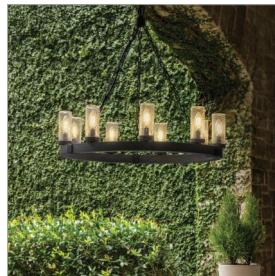

SAWYER

29208BK-LV

MEDIUM CHANDELIER

The fresh, rustic design of the Sawyer collection will inject any outdoor living experience with the warm, cozy ambiance of an indoor setting. Constructed with Hinkley's own anti-corrosion coating, Sawyer ensures maximum resiliency and performance in the elements.

DETAILS	
FINISH:	Black
MATERIAL:	Metal
GLASS:	Clear Seedy
SLOPE DEGREE:	90
DIMMABLE:	YES - WITH MLV ON TRANSFORMER PRIMARY

DIMENSIONS	
WIDTH:	30"
HEIGHT:	27.8"
WEIGHT:	18lb

LIGHT SOURCE	
LIGHT SOURCE:	Socketed
WATTAGE:	9-3.50w Cand. LED *Included
VOLTAGE:	12v
VOLT AMPS:	34.7
TRANSFORMER REQUIRED:	Yes

MOUNTING	
CANOPY:	5.25" Dia.
LEAD WIRE:	1 X 120"

SHIPPING	
CARTON LENGTH:	32.5
CARTON WIDTH:	32.5
CARTON HEIGHT:	9
CARTON WEIGHT:	22.5

PRODUCT DETAILS:

- Innovative exterior 12V solution for all-in-one lamp, lighting and high design look (Transformer is required and sold separately)
- Offers low voltage semi-permanent solutions for unique areas such as pergolas when paired with low voltage Hinkley transformer
- Images are for reference purpose only and may not be pictured with the specified LED filament bulb
- Can be hung on a sloped ceiling
- Wet Rated
- 12-volt LED vintage filament bulbs included
- Outdoor finishes carry a 2-year warranty
- LED Bulbs carry a 3-year limited warranty