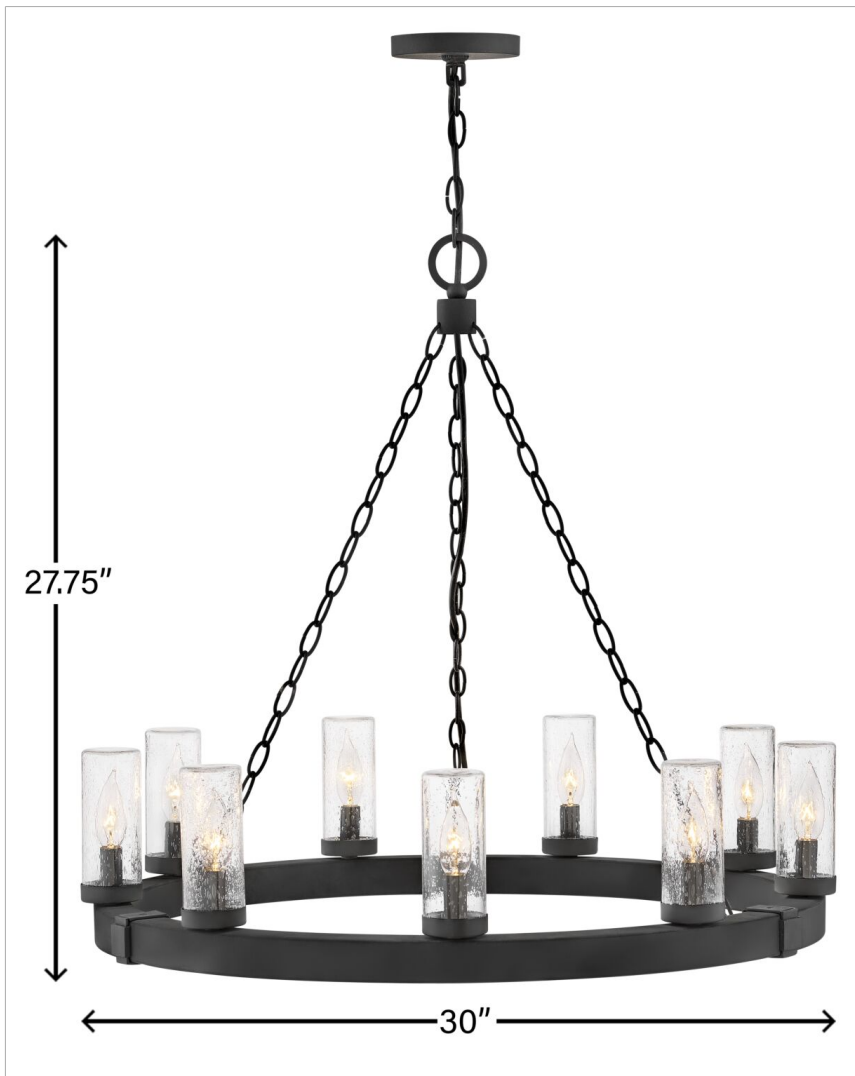

SAWYER

29208BK-LV

MEDIUM SINGLE TIER CHANDELIER 12V

The fresh, rustic design of the Sawyer collection will inject any outdoor living experience with the warm, cozy ambiance of an indoor setting. Constructed with Hinkley's own anti-corrosion coating, Sawyer ensures maximum resiliency and performance in the elements.

DETAILS	
FINISH:	Black
MATERIAL:	Metal
GLASS:	Clear Seedy
SLOPE DEGREE:	90
DIMMABLE:	YES - WITH MLV ON TRANSFORMER PRIMARY

DIMENSIONS	
WIDTH:	30"
HEIGHT:	27.8"
WEIGHT:	18lb

LIGHT SOURCE	
LIGHT SOURCE:	Socketed
WATTAGE:	9-3.50w Cand. LED *Included
VOLTAGE:	12v
VOLT AMPS:	34.7
TRANSFORMER REQUIRED:	Yes

MOUNTING	
CANOPY:	5.25" Dia.
LEAD WIRE:	1 X 120"

SHIPPING	
CARTON LENGTH:	32.5
CARTON WIDTH:	32.5
CARTON HEIGHT:	9
CARTON WEIGHT:	22.5

PRODUCT DETAILS:

- Innovative Exterior 12-volt solution for all-in-one lamp, lighting and high design look. Transformer is required and sold separately.
- This item may be hung on a sloped ceiling
- Suitable for use in wet (outdoor direct rain) locations as defined by NEC and CEC. Meets United States UL Underwriters Laboratories & CSA Canadian Standards Association Product Safety Standards
- Rustic elements with bold, refined details complement a variety of facades from farmhouse to contemporary architecture
- The stylish Open Air collection includes outdoor-rated chandeliers, pendants and sconces that provide design-conscious solutions to a variety of exterior environments.
- LED Bulbs carry a 3-year limited warranty
- 12-volt LED vintage filament bulbs included
- 2-year finish warranty