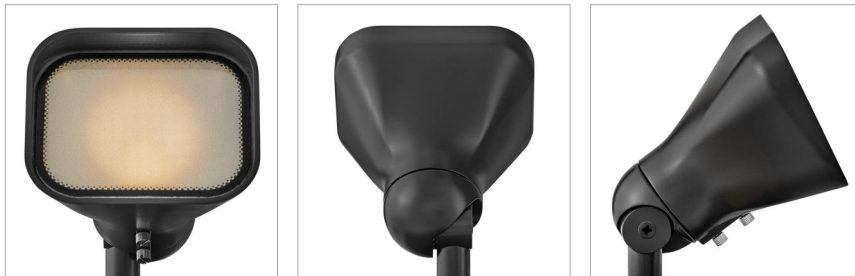

LUMACORE HARDY ISLAND

15300BSK-LMA27K

12V VARIABLE OUTPUT LED 2700K IN BRASS

Accentuate your home's architecture and highlight your landscape's natural beauty with a warm ambient glow. Hinkley's Variable Output LumaCORE™ LED Accent Lighting Systems are expertly designed to withstand the elements and provide complete control over wattage and beam spread. Named after the ruggedly beautiful island off the coast of British Columbia, our Hardy Island Collection is impeccably constructed with solid cast brass to defy the harshest environments.

DETAILS	
FINISH:	Brass Satin Black
MATERIAL:	Cast Brass
GLASS:	Frosted Lens
DIMMABLE:	No

DIMENSIONS	
WIDTH:	4.5"
HEIGHT:	4"
DEPTH:	4.5
WEIGHT:	1lb

LIGHT SOURCE	
LIGHT SOURCE:	LumaCore
WATTAGE:	12w, 8w, 5w, 3w LumaCore LED *Included
VOLTAGE:	12v
VOLT AMPS:	12.4, 7.8, 5.3, 3.2
TRANSFORMER REQUIRED:	Yes

MOUNTING	
LEAD WIRE:	1 X 18"

SHIPPING	
CARTON LENGTH:	8.7
CARTON WIDTH:	18.9
CARTON HEIGHT:	17.7
CARTON WEIGHT:	2

PRODUCT DETAILS:

- Wattage settings include: 3W (260 Lumens), 5W (350 Lumens), 8W (475 Lumens), 12W (750 Lumens)
- A wiring kit and ground spike are supplied
- Wet Rated
- Photometrics based off engine photometrics
- Incorporates CREE LEDs with application performance tested by CREE
- The Hinkley Home Automation App allows you to control your landscape lights anytime, anywhere. You can turn dimmers on/off and adjust sliding brightness settings remotely.
- LumaCore Series products carry a lifetime limited warranty
- Hardy Island Series products carry a lifetime limited warranty