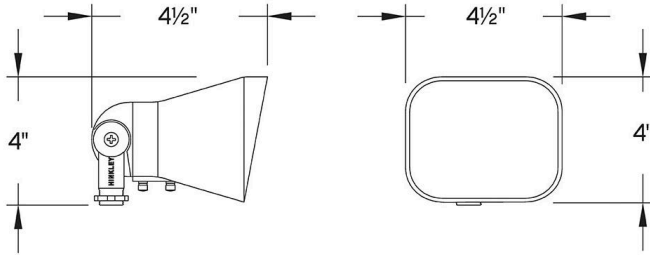

DETAILS	
FINISH:	Brass Satin Black
MATERIAL:	Cast Brass
GLASS:	Frosted Lens
DIMMABLE:	No

DIMENSIONS	
WIDTH:	4.5"
HEIGHT:	4"
DEPTH:	4.5
WEIGHT:	1lb

LIGHT SOURCE	
LIGHT SOURCE:	LumaCore
WATTAGE:	12w, 8w, 5w, 3w LumaCore LED *Included
VOLTAGE:	12v
VOLT AMPS:	12.4, 7.8, 5.3, 3.2
TRANSFORMER REQUIRED:	Yes

MOUNTING	
LEAD WIRE:	1 X 18"

SHIPPING	
CARTON LENGTH:	8.7
CARTON WIDTH:	18.9
CARTON HEIGHT:	17.7
CARTON WEIGHT:	2

PRODUCT DETAILS:

- Wattage settings include: 3W (260 Lumens), 5W (350 Lumens), 8W (475 Lumens), 12W (750 Lumens)
- A wiring kit and ground spike are supplied
- Wet Rated
- Photometrics based off engine photometrics
- Incorporates CREE LEDs with application performance tested by CREE
- The Hinkley Home Automation App allows you to control your landscape lights anytime, anywhere. You can turn dimmers on/off and adjust sliding brightness settings remotely.
- LumaCore Series products carry a lifetime limited warranty
- Hardy Island Series products carry a lifetime limited warranty