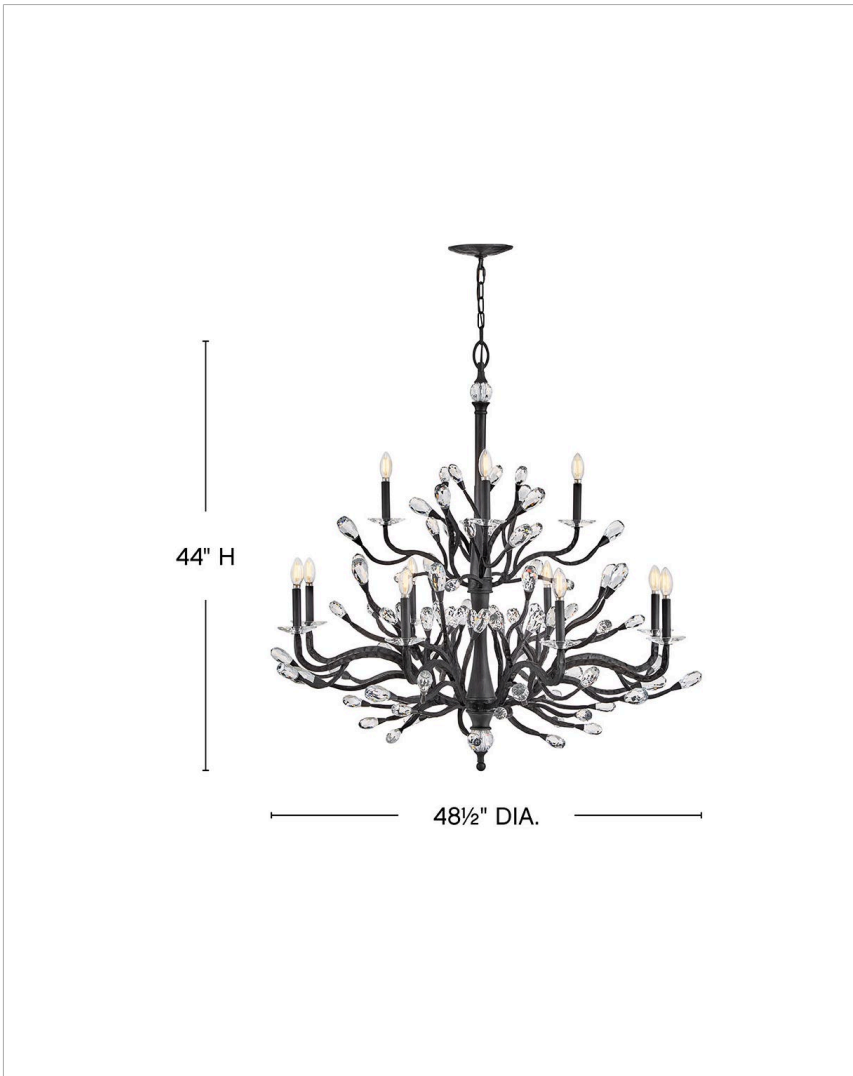

EVE

FR46810BGR

LARGE TWO TIER

Eve's glamorous, organically inspired silhouette features ornate, craftsman-forged stems, embellished with whimsical faceted clear crystal buds on luxuriously finished vines.

DETAILS	
FINISH:	Brushed Graphite
MATERIAL:	Steel
SLOPE DEGREE:	90
DIMMABLE:	YES - WITH DIMMABLE LAMP (NOT INCLUDED)

DIMENSIONS	
WIDTH:	48.5"
HEIGHT:	44"
WEIGHT:	50.6lb

LIGHT SOURCE	
LIGHT SOURCE:	Socketed
WATTAGE:	12-5w Cand. LED, 60w Equiv.
VOLTAGE:	120v

MOUNTING	
CANOPY:	6.5" Dia.
LEAD WIRE:	1 X 144"

SHIPPING	
CARTON LENGTH:	46
CARTON WIDTH:	46
CARTON HEIGHT:	28
CARTON WEIGHT:	88

PRODUCT DETAILS:

- Can be hung on a sloped ceiling
- Fixture exceeds 50 lbs and must be supported independently of the outlet box
- Dry Rated
- Striking and glamorous silhouette with luxe details and a rich finish that makes a dramatic statement