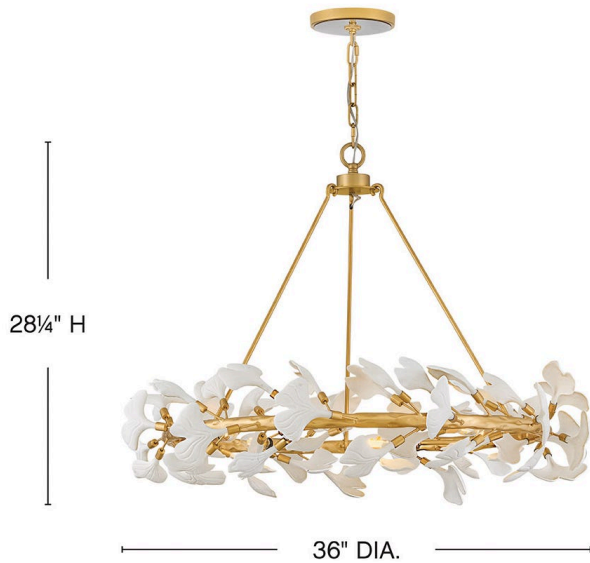

AUDRA

FR41934DG

LARGE RING CHANDELIER

Adorned with delicate ceramic ginkgo leaves at the end of hand-forged branches, Audra's botanical frame features a gorgeous, hammered texture finished in hand-painted Deluxe Gold. Exposed LED candelabra lamps cast a warm glow to fill your space with an elevated ambiance.

DETAILS	
FINISH:	Deluxe Gold
MATERIAL:	Steel
SLOPE DEGREE:	90
DIMMABLE:	YES - WITH DIMMABLE LAMP (NOT INCLUDED)

DIMENSIONS	
WIDTH:	36"
HEIGHT:	28.3"
WEIGHT:	25.2lb

LIGHT SOURCE	
LIGHT SOURCE:	Socketed
WATTAGE:	6-5w Cand. LED, 60w Equiv.
VOLTAGE:	120v

MOUNTING	
CANOPY:	6.5" Dia.
LEAD WIRE:	1 X 144"

SHIPPING	
CARTON LENGTH:	36
CARTON WIDTH:	36
CARTON HEIGHT:	11
CARTON WEIGHT:	36.4

PRODUCT DETAILS:

- Can be hung on a sloped ceiling
- Dry Rated
- LED bulbs are required (not included)
- Merging the best of traditional and modern elements with a sophisticated and streamlined look
- This design features a luxurious gold finish with an opulent sheen