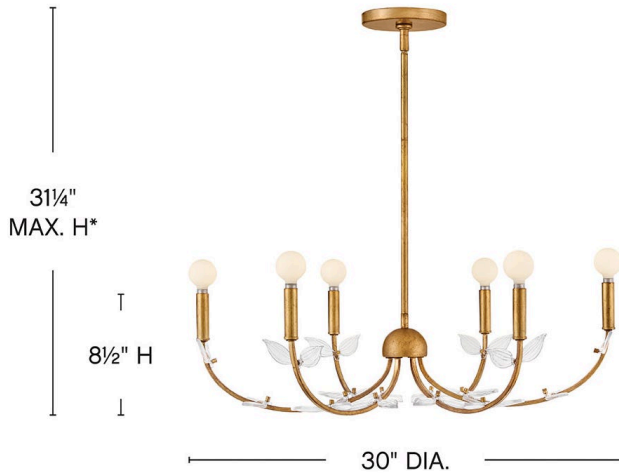

### MEDIUM CHANDELIER

Feminine and romantic, Aliso's thin, delicate frame is adorned with dainty, clear, pressed glass leaves. A hand-painted Distressed Brass finish enhanced by gold leaf makes a polished and luxurious statement in both traditional and modern settings

DETAILS	
FINISH:	Distressed Brass
MATERIAL:	Steel
GLASS:	Clear
SLOPE DEGREE:	90
DIMMABLE:	YES - WITH DIMMABLE LAMP (NOT INCLUDED)

DIMENSIONS	
WIDTH:	30"
HEIGHT:	8.5"
WEIGHT:	5lb

LIGHT SOURCE	
LIGHT SOURCE:	Socketed
WATTAGE:	6-5w Cand. LED, 60w Equiv.
VOLTAGE:	120v

MOUNTING	
CANOPY:	5.25" Dia.
LEAD WIRE:	1 X 120"
MAX HEIGHT:	31.3

SHIPPING	
CARTON LENGTH:	31.8
CARTON WIDTH:	8
CARTON HEIGHT:	11.8
CARTON WEIGHT:	8.8

\*Maximum achievable height with stems included.

#### PRODUCT DETAILS:

- Can be hung on a sloped ceiling
- Includes (1) 6" stem and (2) 12" stems to customize hanging height
- Dry Rated
- Merging the best of traditional and modern elements with a sophisticated and streamlined look