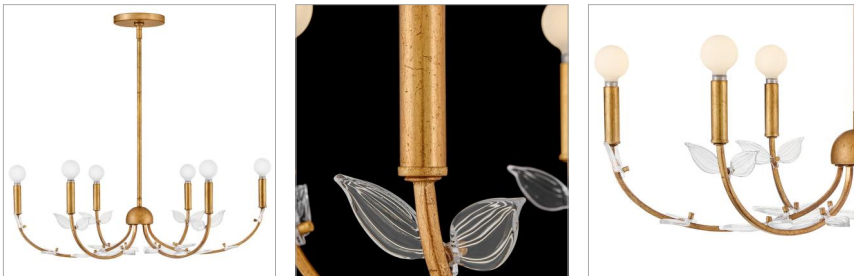

### MEDIUM CHANDELIER

Feminine and romantic, Aliso's thin, delicate frame is adorned with dainty, clear, pressed glass leaves. A hand-painted Distressed Brass finish enhanced by gold leaf makes a polished and luxurious statement in both traditional and modern settings

DETAILS	
FINISH:	Distressed Brass
MATERIAL:	Steel
GLASS:	Clear
SLOPE DEGREE:	90
DIMMABLE:	YES - WITH DIMMABLE LAMP (NOT INCLUDED)

DIMENSIONS	
WIDTH:	30"
HEIGHT:	8.5"
WEIGHT:	5lb

LIGHT SOURCE	
LIGHT SOURCE:	Socketed
WATTAGE:	6-5w Cand. LED, 60w Equiv.
VOLTAGE:	120v

MOUNTING	
CANOPY:	5.25" Dia.
LEAD WIRE:	1 X 120"
MAX HEIGHT:	31.3

SHIPPING	
CARTON LENGTH:	31.8
CARTON WIDTH:	8
CARTON HEIGHT:	11.8
CARTON WEIGHT:	8.8

\*Maximum achievable height with stems included.

#### PRODUCT DETAILS:

- Can be hung on a sloped ceiling
- Includes (1) 6" stem and (2) 12" stems to customize hanging height
- Dry Rated
- Merging the best of traditional and modern elements with a sophisticated and streamlined look