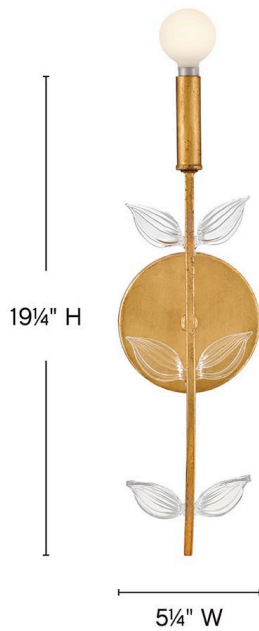

ALISO

48280DA

MEDIUM SINGLE LIGHT SCONCE

Feminine and romantic, Aliso's thin, delicate frame is adorned with dainty, clear, pressed glass leaves. A hand-painted Distressed Brass finish enhanced by gold leaf makes a polished and luxurious statement in both traditional and modern settings

DETAILS	
FINISH:	Distressed Brass
MATERIAL:	Steel
GLASS:	Clear
DIMMABLE:	YES - WITH DIMMABLE LAMP (NOT INCLUDED)

DIMENSIONS	
WIDTH:	5.3"
HEIGHT:	19.3"
WEIGHT:	3.2lb
BACK PLATE:	5.25" Dia.
EXTENSION:	4"
TOP TO OUTLET:	10.75"

LIGHT SOURCE	
LIGHT SOURCE:	Socketed
WATTAGE:	1-5w Cand. LED, 60w Equiv.
VOLTAGE:	120v

SHIPPING	
CARTON LENGTH:	19.3
CARTON WIDTH:	6
CARTON HEIGHT:	6.5
CARTON WEIGHT:	4.9

PRODUCT DETAILS:

- Damp Rated
- ADA compliant design provides added accessibility and maximum clearance
- Merging the best of traditional and modern elements with a sophisticated and streamlined look