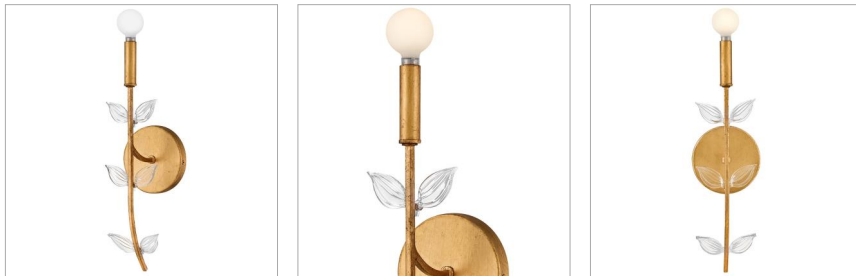

ALISO

48280DA

MEDIUM SINGLE LIGHT SCONCE

Feminine and romantic, Aliso's thin, delicate frame is adorned with dainty, clear, pressed glass leaves. A hand-painted Distressed Brass finish enhanced by gold leaf makes a polished and luxurious statement in both traditional and modern settings

DETAILS	
FINISH:	Distressed Brass
MATERIAL:	Steel
GLASS:	Clear
DIMMABLE:	YES - WITH DIMMABLE LAMP (NOT INCLUDED)

DIMENSIONS	
WIDTH:	5.3"
HEIGHT:	19.3"
WEIGHT:	3.2lb
BACK PLATE:	5.25" Dia.
EXTENSION:	4"
TOP TO OUTLET:	10.75"

LIGHT SOURCE	
LIGHT SOURCE:	Socketed
WATTAGE:	1-5w Cand. LED, 60w Equiv.
VOLTAGE:	120v

SHIPPING	
CARTON LENGTH:	19.3
CARTON WIDTH:	6
CARTON HEIGHT:	6.5
CARTON WEIGHT:	4.9

PRODUCT DETAILS:

- Damp Rated
- ADA compliant design provides added accessibility and maximum clearance
- Merging the best of traditional and modern elements with a sophisticated and streamlined look