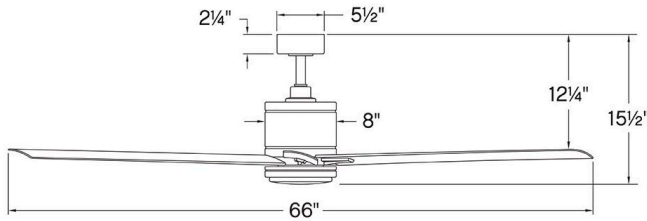

VANTAGE

907166FMB-LWD

VANTAGE 66" LED SMART FAN

DETAILS	
FAN FINISH:	Matte Black
GLASS:	Etched Opal
BLADE COUNT:	8
SLOPE DEGREE:	20

DIMENSIONS	
WIDTH:	66"
HEIGHT:	16.8"

LIGHT SOURCE	
VOLTAGE:	120v

MOUNTING	
CANOPY:	6" Dia.
LEAD WIRE:	1 X 76"

SHIPPING	
CARTON LENGTH:	31.5
CARTON WIDTH:	10.5
CARTON HEIGHT:	12

Create a major aesthetic statement with Vantage's modern industrial design featuring gently curved blades. Available in a variety of versatile finish options, Vantage can be applied to a range of indoor and outdoor spaces. Equipped with integrated LED and DC motor technology to deliver excellent energy efficiency.