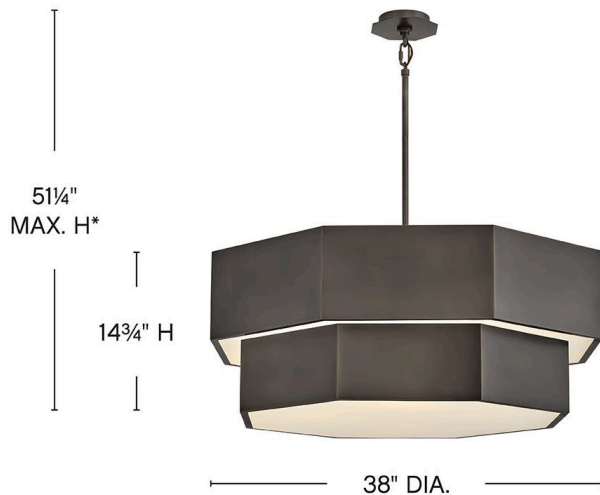

FACET

46995BX

MEDIUM CONVERTIBLE CHANDELIER

View the many sides of Facet. Interesting angles combine with bold metal features to create an edgy and contemporary profile that is unpretentious yet unforgettable. Hexagonal etched glass is showcased by Heritage Brass or Black Oxide finishes.

DETAILS	
FINISH:	Black Oxide
MATERIAL:	Steel
GLASS:	Etched
SLOPE DEGREE:	90
DIMMABLE:	YES - WITH DIMMABLE LAMP (NOT INCLUDED)

DIMENSIONS	
WIDTH:	38"
HEIGHT:	14.8"
WEIGHT:	53.5lb

LIGHT SOURCE	
LIGHT SOURCE:	Socketed
WATTAGE:	12-5w Med. LED, 60w Equiv.
VOLTAGE:	120v

MOUNTING	
CANOPY:	6.5" Dia.
LEAD WIRE:	1 X 120"
MAX HEIGHT:	51.3

SHIPPING	
CARTON LENGTH:	38.5
CARTON WIDTH:	38.5
CARTON HEIGHT:	17.5
CARTON WEIGHT:	73.9

*Maximum achievable height with stems included.