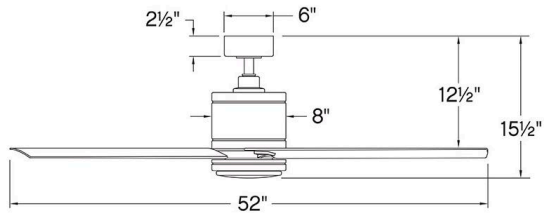

VAIL

907052FMB-LWD

VAIL 52" LED SMART FAN

DETAILS	
FAN FINISH:	Matte Black
GLASS:	Etched Opal
BLADE COUNT:	5
SLOPE DEGREE:	20

DIMENSIONS	
WIDTH:	52"
HEIGHT:	15.3"

LIGHT SOURCE	
VOLTAGE:	120v

MOUNTING	
CANOPY:	6" Dia.
LEAD WIRE:	1 X 76"

SHIPPING	
CARTON LENGTH:	23
CARTON WIDTH:	10
CARTON HEIGHT:	12

Vail offers a transitional style with gently curved blades and an array of versatile finish options, while its integrated LED and DC motor technology deliver excellent energy efficiency. Wet-rated can be used for both indoor and outdoor spaces.