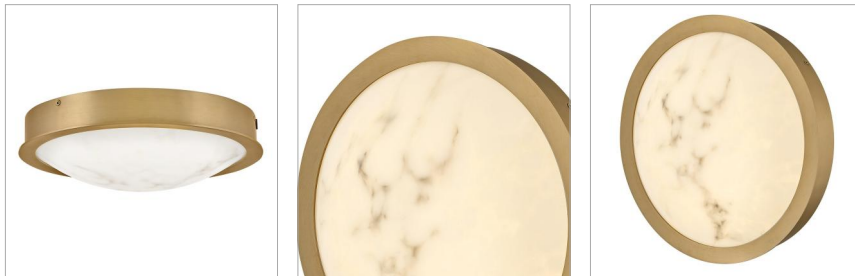

DETAILS	
FINISH:	Lacquered Brass
MATERIAL:	Steel
GLASS:	Cloudstone
DIMMABLE:	YES - CL TYPE DIMMER (SSL7A)

DIMENSIONS	
WIDTH:	12.8"
HEIGHT:	3.8"
WEIGHT:	5.8lb

LIGHT SOURCE	
LIGHT SOURCE:	Integrated LED
WATTAGE:	32w LED *Included
VOLTAGE:	120v

MOUNTING	
CANOPY:	12.25" Dia.

SHIPPING	
CARTON LENGTH:	16.5
CARTON WIDTH:	16.5
CARTON HEIGHT:	7.5
CARTON WEIGHT:	7.5