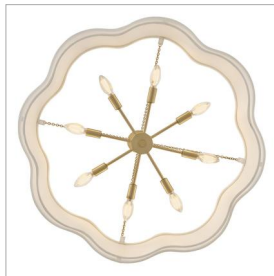

### MEDIUM DRUM CHANDELIER

Splendidly soft, Gwen's shapely scalloped shade complements inviting light with elegant layers of off-white linen suspended from delicate chains and minimal metal stems. A Black or Lacquered Brass finish provides a versatile complement to any interior style.

DETAILS	
FINISH:	Lacquered Brass
MATERIAL:	Steel
SHADE:	Off-White Linen
SLOPE DEGREE:	90
DIMMABLE:	YES - WITH DIMMABLE LAMP (NOT INCLUDED)

DIMENSIONS	
WIDTH:	32"
HEIGHT:	27.8"
WEIGHT:	9.9lb

LIGHT SOURCE	
LIGHT SOURCE:	Socketed
WATTAGE:	8-5w Cand. LED, 60w Equiv.
VOLTAGE:	120v

#### PRODUCT DETAILS:

- Suitable for use in dry (indoor) locations as defined by NEC and CEC. Meets United States UL Underwriters Laboratories & CSA Canadian Standards Association Product Safety Standards.
- This fixture includes multiple down stems in various lengths to customize the installation height of the fixture, including one 6" stem and two 12" stems
- This item may be hung on a sloped ceiling
- Merging the best of traditional and modern elements with a sophisticated and streamlined look