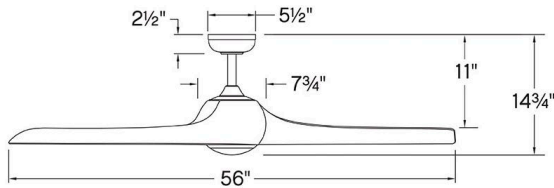

# TIBURON

907256FMB-LDD

TIBURON 56" SMART FAN

DETAILS	
FAN FINISH:	Matte Black
GLASS:	White Polycarbonate
BLADE COUNT:	3
SLOPE DEGREE:	20

DIMENSIONS	
WIDTH:	56"
HEIGHT:	14.8"

LIGHT SOURCE	
VOLTAGE:	120v

MOUNTING	
CANOPY:	6" Dia.
LEAD WIRE:	1 X 76"

SHIPPING	
CARTON LENGTH:	34.5
CARTON WIDTH:	16.5
CARTON HEIGHT:	9.5

Combining streamlined style with efficient functionality, Tiburon's modern damp-rated design houses integrated, dimmable LED uplighting to comfortably cast a warm glow onto your ceiling and illuminate your living space. Equipped with a 6-speed DC motor that is WiFi enabled and ready to connect right out of the box. Operated by the HIRO control or WiFi compatible with the Hinkley App.