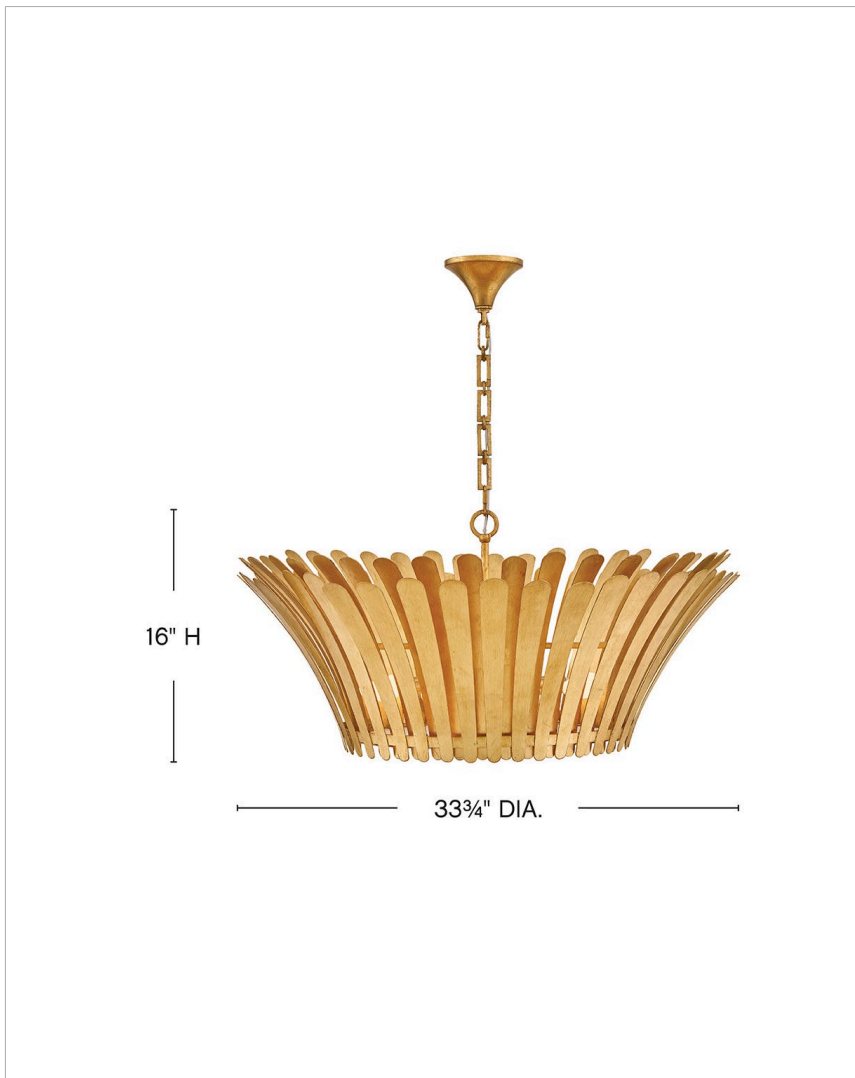

REINA

47695DA

MEDIUM TAPERED CHANDELIER

Remarkably dramatic, Reina's repeating flared fronds surround its central drum and etched white glass diffuser, making a refined yet striking statement within any space. A Distressed Brass finish creates a classic look while the white Textured Plaster finish provides a more modern feel.

DETAILS	
FINISH:	Distressed Brass
MATERIAL:	Steel
GLASS:	Etched White
SLOPE DEGREE:	90
DIMMABLE:	YES - WITH DIMMABLE LAMP (NOT INCLUDED)

DIMENSIONS	
WIDTH:	33.8"
HEIGHT:	16"
WEIGHT:	36.2lb

LIGHT SOURCE	
LIGHT SOURCE:	Socketed
WATTAGE:	8-5w Cand. LED, 60w Equiv.
VOLTAGE:	120v

MOUNTING	
CANOPY:	5.25" Dia.
LEAD WIRE:	1 X 120"

SHIPPING	
CARTON LENGTH:	36.8
CARTON WIDTH:	36.8
CARTON HEIGHT:	17.8
CARTON WEIGHT:	51.9

PRODUCT DETAILS:

- Can be hung on a sloped ceiling
- Dry Rated
- Classic, elegant lines and timeless details enhance a traditional space