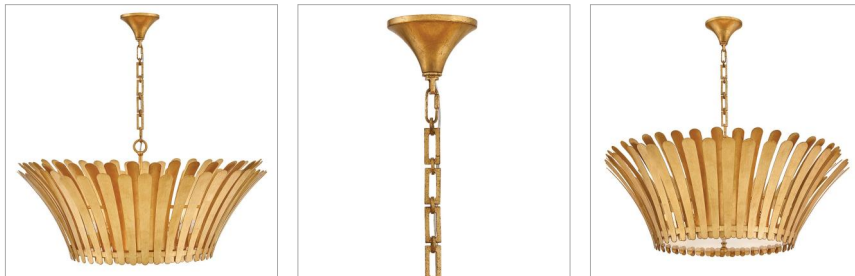

REINA

47695DA

MEDIUM TAPERED CHANDELIER

Remarkably dramatic, Reina's repeating flared fronds surround its central drum and etched white glass diffuser, making a refined yet striking statement within any space. A Distressed Brass finish creates a classic look while the white Textured Plaster finish provides a more modern feel.

DETAILS	
FINISH:	Distressed Brass
MATERIAL:	Steel
GLASS:	Etched White
SLOPE DEGREE:	90
DIMMABLE:	YES - WITH DIMMABLE LAMP (NOT INCLUDED)

DIMENSIONS	
WIDTH:	33.8"
HEIGHT:	16"
WEIGHT:	36.2lb

LIGHT SOURCE	
LIGHT SOURCE:	Socketed
WATTAGE:	8-5w Cand. LED, 60w Equiv.
VOLTAGE:	120v

MOUNTING	
CANOPY:	5.25" Dia.
LEAD WIRE:	1 X 120"

SHIPPING	
CARTON LENGTH:	36.8
CARTON WIDTH:	36.8
CARTON HEIGHT:	17.8
CARTON WEIGHT:	51.9

PRODUCT DETAILS:

- Can be hung on a sloped ceiling
- Dry Rated
- Classic, elegant lines and timeless details enhance a traditional space