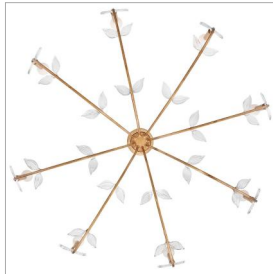

ALISO

48288DA

LARGE CHANDELIER

Feminine and romantic, Aliso's thin, delicate frame is adorned with dainty, clear, pressed glass leaves. A hand-painted Distressed Brass finish enhanced by gold leaf makes a polished and luxurious statement in both traditional and modern settings

DETAILS

FINISH:	Distressed Brass
MATERIAL:	Steel
GLASS:	Clear
SLOPE DEGREE:	90
DIMMABLE:	YES - WITH DIMMABLE LAMP (NOT INCLUDED)

DIMENSIONS

WIDTH:	42"
HEIGHT:	10.5"
WEIGHT:	7.9lb

LIGHT SOURCE

LIGHT SOURCE:	Socketed
WATTAGE:	8-5w Cand. LED, 60w Equiv.
VOLTAGE:	120v

MOUNTING

CANOPY:	5.25" Dia.
LEAD WIRE:	1 X 120"
MAX HEIGHT:	41.5

SHIPPING

CARTON LENGTH:	45.5
CARTON WIDTH:	7
CARTON HEIGHT:	13.8
CARTON WEIGHT:	13.2

*Maximum achievable height with stems included.

PRODUCT DETAILS:

- Can be hung on a sloped ceiling
- Includes (1) 6" stem and (2) 12" stems to customize hanging height
- Dry Rated
- Merging the best of traditional and modern elements with a sophisticated and streamlined look