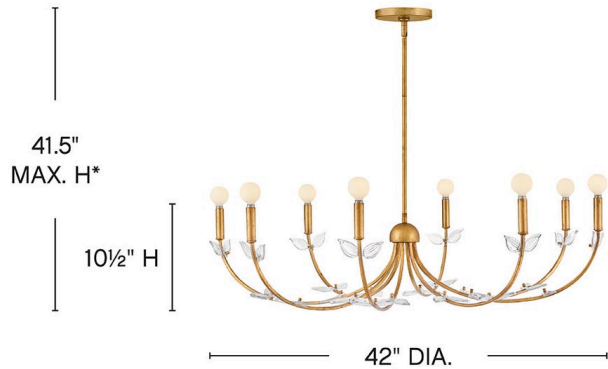

ALISO

48288DA

LARGE CHANDELIER

Feminine and romantic, Aliso's thin, delicate frame is adorned with dainty, clear, pressed glass leaves. A hand-painted Distressed Brass finish enhanced by gold leaf makes a polished and luxurious statement in both traditional and modern settings

DETAILS

FINISH:	Distressed Brass
MATERIAL:	Steel
GLASS:	Clear
SLOPE DEGREE:	90
DIMMABLE:	YES - WITH DIMMABLE LAMP (NOT INCLUDED)

DIMENSIONS

WIDTH:	42"
HEIGHT:	10.5"
WEIGHT:	7.9lb

LIGHT SOURCE

LIGHT SOURCE:	Socketed
WATTAGE:	8-5w Cand. LED, 60w Equiv.
VOLTAGE:	120v

MOUNTING

CANOPY:	5.25" Dia.
LEAD WIRE:	1 X 120"
MAX HEIGHT:	41.5

SHIPPING

CARTON LENGTH:	45.5
CARTON WIDTH:	7
CARTON HEIGHT:	13.8
CARTON WEIGHT:	13.2

*Maximum achievable height with stems included.

PRODUCT DETAILS:

- Can be hung on a sloped ceiling
- Includes (1) 6" stem and (2) 12" stems to customize hanging height
- Dry Rated
- Merging the best of traditional and modern elements with a sophisticated and streamlined look