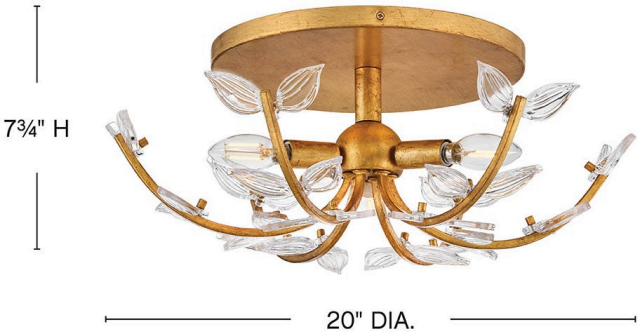

ALISO

48283DA

MEDIUM SEMI-FLUSH MOUNT

Feminine and romantic, Aliso's thin, delicate frame is adorned with dainty, clear, pressed glass leaves. A hand-painted Distressed Brass finish enhanced by gold leaf makes a polished and luxurious statement in both traditional and modern settings

DETAILS	
FINISH:	Distressed Brass
MATERIAL:	Steel
GLASS:	Clear
DIMMABLE:	YES - WITH DIMMABLE LAMP (NOT INCLUDED)

DIMENSIONS	
WIDTH:	20"
HEIGHT:	7.8"
WEIGHT:	4.8lb

LIGHT SOURCE	
LIGHT SOURCE:	Socketed
WATTAGE:	3-5w Cand. LED, 60w Equiv.
VOLTAGE:	120v

MOUNTING	
CANOPY:	11.75" Dia.

SHIPPING	
CARTON LENGTH:	22
CARTON WIDTH:	9.5
CARTON HEIGHT:	14.3
CARTON WEIGHT:	9

PRODUCT DETAILS:

- Dry Rated
- Merging the best of traditional and modern elements with a sophisticated and streamlined look