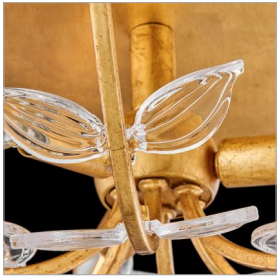

ALISO

48283DA

MEDIUM SEMI-FLUSH MOUNT

Feminine and romantic, Aliso's thin, delicate frame is adorned with dainty, clear, pressed glass leaves. A hand-painted Distressed Brass finish enhanced by gold leaf makes a polished and luxurious statement in both traditional and modern settings

DETAILS	
FINISH:	Distressed Brass
MATERIAL:	Steel
GLASS:	Clear
DIMMABLE:	YES - WITH DIMMABLE LAMP (NOT INCLUDED)

DIMENSIONS	
WIDTH:	20"
HEIGHT:	7.8"
WEIGHT:	4.8lb

LIGHT SOURCE	
LIGHT SOURCE:	Socketed
WATTAGE:	3-5w Cand. LED, 60w Equiv.
VOLTAGE:	120v

MOUNTING	
CANOPY:	11.75" Dia.

SHIPPING	
CARTON LENGTH:	22
CARTON WIDTH:	9.5
CARTON HEIGHT:	14.3
CARTON WEIGHT:	9

PRODUCT DETAILS:

- Dry Rated
- Merging the best of traditional and modern elements with a sophisticated and streamlined look