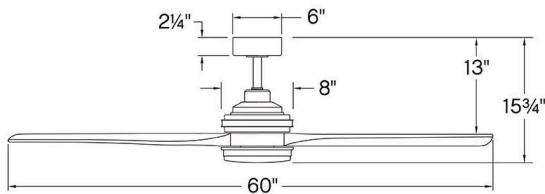

ARTISTE

900160FBB-LWD

ARTISTE 60" LED SMART FAN

DETAILS	
FAN FINISH:	Matte Black
GLASS:	Etched Opal
BLADE COUNT:	3
SLOPE DEGREE:	20

DIMENSIONS	
WIDTH:	60"
HEIGHT:	15.8"

LIGHT SOURCE	
VOLTAGE:	120v

MOUNTING	
CANOPY:	6" Dia.
LEAD WIRE:	1 X 76"

SHIPPING	
CARTON LENGTH:	37
CARTON WIDTH:	15.5
CARTON HEIGHT:	9.5

Artiste offers a transitional silhouette to enhance any interior or outdoor setting. Elegantly tapered blades are available in a wide array of fashionable finishes to cool and accentuate your space in style. Its integrated warm-dim LED and DC motor technology deliver excellent energy efficiency. Artiste is so versatile; it can be used for both indoor and outdoor spaces.