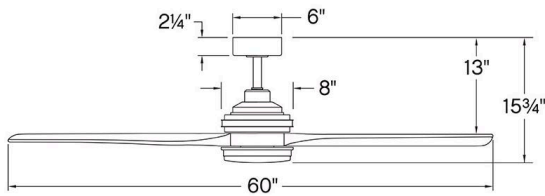

## 900160FBB-LWD

ARTISTE 60" LED SMART FAN

DETAILS	
FAN FINISH:	Matte Black
GLASS:	Etched Opal
BLADE COUNT:	3
SLOPE DEGREE:	20

DIMENSIONS	
WIDTH:	60"
HEIGHT:	15.5"

LIGHT SOURCE	
VOLTAGE:	120v

MOUNTING	
CANOPY:	6" Dia.
LEAD WIRE:	1 X 76"

SHIPPING	
CARTON LENGTH:	37
CARTON WIDTH:	15.5
CARTON HEIGHT:	9.5

Artiste offers a transitional silhouette to enhance any interior or outdoor setting. Elegantly tapered blades are available in a wide array of fashionable finishes to cool and accentuate your space in style. Its integrated warm-dim LED and DC motor technology deliver excellent energy efficiency. Artiste is so versatile; it can be used for both indoor and outdoor spaces.