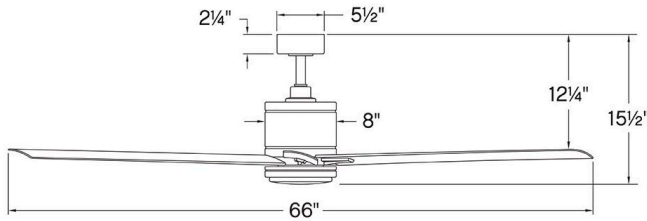

VANTAGE

907166FMM-LWD

VANTAGE 66" LED SMART FAN

DETAILS	
FAN FINISH:	Metallic Matte Bronze
GLASS:	Etched Opal
BLADE COUNT:	8
SLOPE DEGREE:	20

DIMENSIONS	
WIDTH:	66"
HEIGHT:	16.8"

LIGHT SOURCE	
VOLTAGE:	120v

MOUNTING	
CANOPY:	6" Dia.
LEAD WIRE:	1 X 76"

SHIPPING	
CARTON LENGTH:	31.5
CARTON WIDTH:	10.5
CARTON HEIGHT:	12

Create a major aesthetic statement with Vantage's modern industrial design featuring gently curved blades. Available in a variety of versatile finish options, Vantage can be applied to a range of indoor and outdoor spaces. Equipped with integrated LED and DC motor technology to deliver excellent energy efficiency.