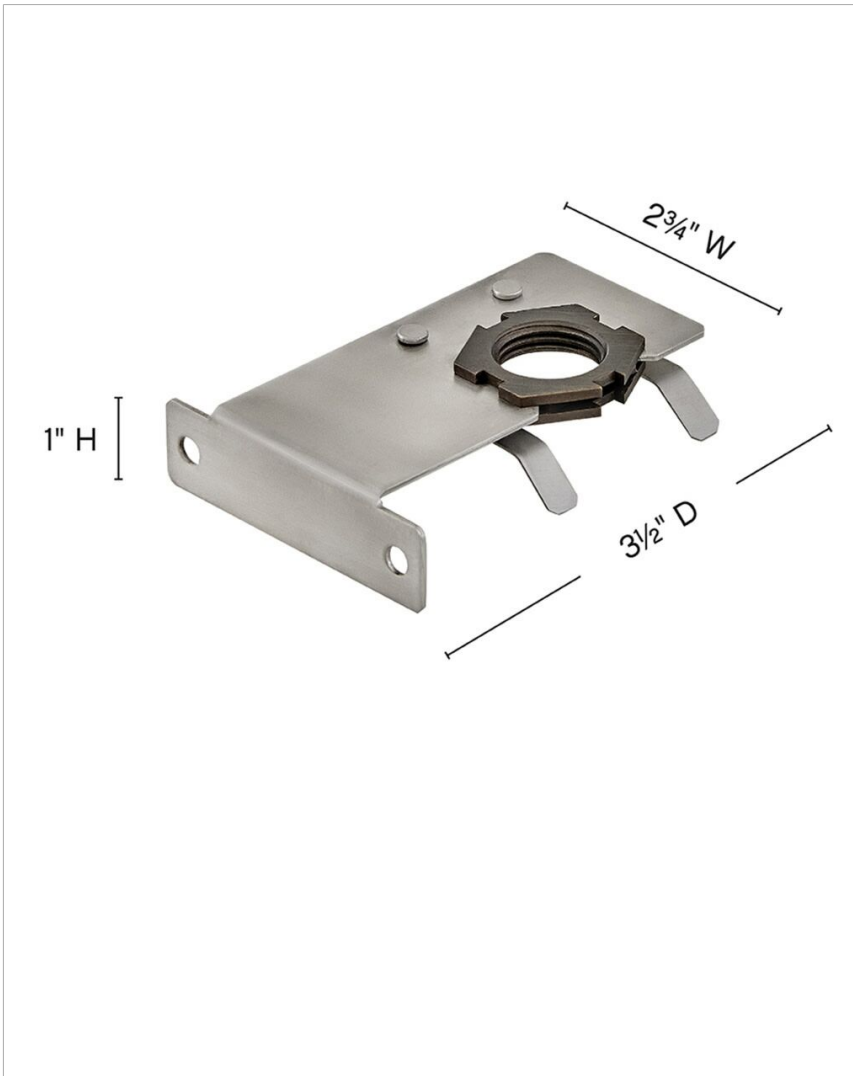

ACCESSORY

0023SS-MZ

GUTTER MOUNT ACCESSORY

Illuminate second-story windows or architecture with a spotlight gutter mount. A durable stainless steel and brass mounting bracket with Stainless Steel and Matte Bronze finishes secures spotlights or floodlights to your home's rain gutter.

DETAILS	
FINISH:	Stainless Steel
MATERIAL:	Stainless Steel
DIMMABLE:	DOES NOT APPLY

DIMENSIONS	
WIDTH:	3.5"
HEIGHT:	2.8"
DEPTH:	1

SHIPPING	
CARTON LENGTH:	3.8
CARTON WIDTH:	3
CARTON HEIGHT:	1.3

PRODUCT DETAILS:

- Stainless steel provides superior strength and performance
- For more information on how to control your landscape lighting via the Hinkley Home Automation App, [click here](#).
- Brass coupling with a Stainless Steel support bracket