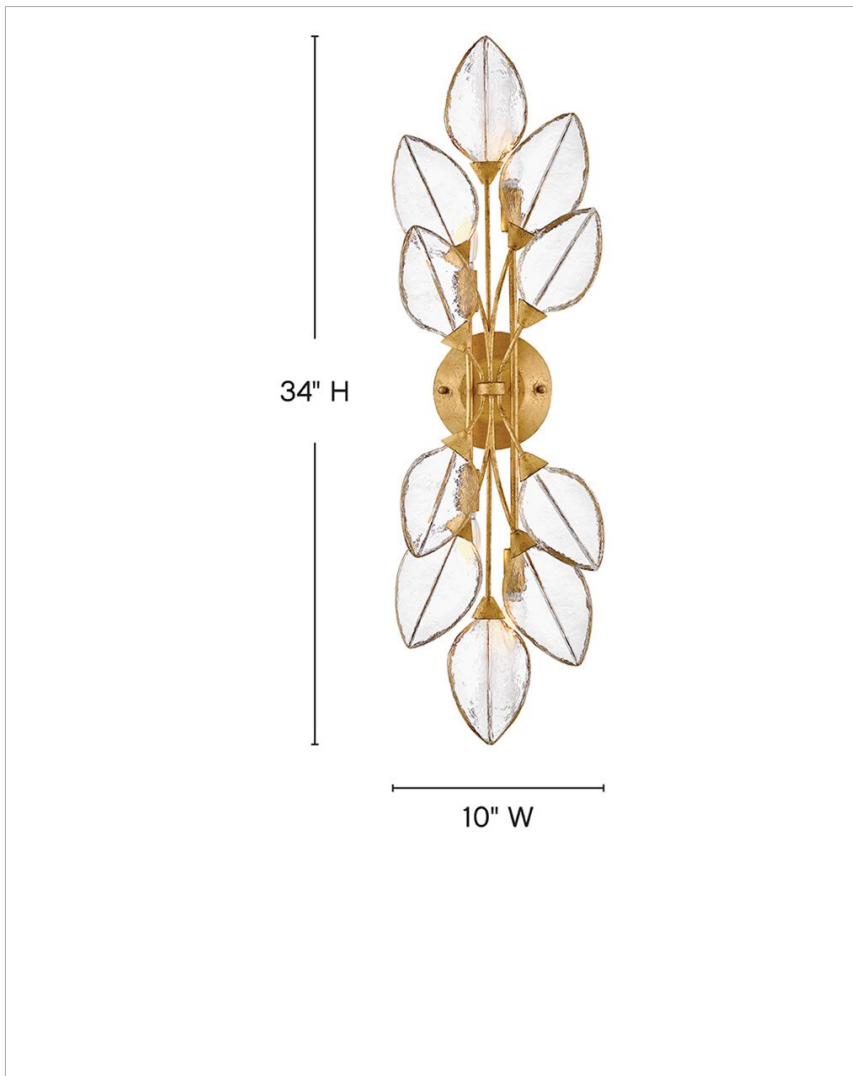

AMIRA

FR47762DA

LARGE FOUR LIGHT SCONCE

Romantic and elegant, Amira's floral and vine-inspired design features clear pressed glass leaves hand-painted with delicate gold detailing. A refined Distressed Brass frame evokes a timeless charm.

DETAILS	
FINISH:	Distressed Brass
MATERIAL:	Steel
GLASS:	Clear Pressed
DIMMABLE:	YES - WITH DIMMABLE LAMP (NOT INCLUDED)

DIMENSIONS	
WIDTH:	10"
HEIGHT:	34"
WEIGHT:	7.1lb
BACK PLATE:	6" Dia.
EXTENSION:	4.8"
TOP TO OUTLET:	17"

LIGHT SOURCE	
LIGHT SOURCE:	Socketed
WATTAGE:	4-5w Cand. LED, 60w Equiv.
VOLTAGE:	120v

SHIPPING	
CARTON LENGTH:	24.3
CARTON WIDTH:	12
CARTON HEIGHT:	8.8
CARTON WEIGHT:	9.9

PRODUCT DETAILS:

- Fixture can be mounted horizontally.
- Suitable for use in damp locations as defined by NEC and CEC. Meets United States UL Underwriters Laboratories & CSA Canadian Standards Association Product Safety Standards.
- Fixture can be mounted vertically
- Merging the best of traditional and modern elements with a sophisticated and streamlined look