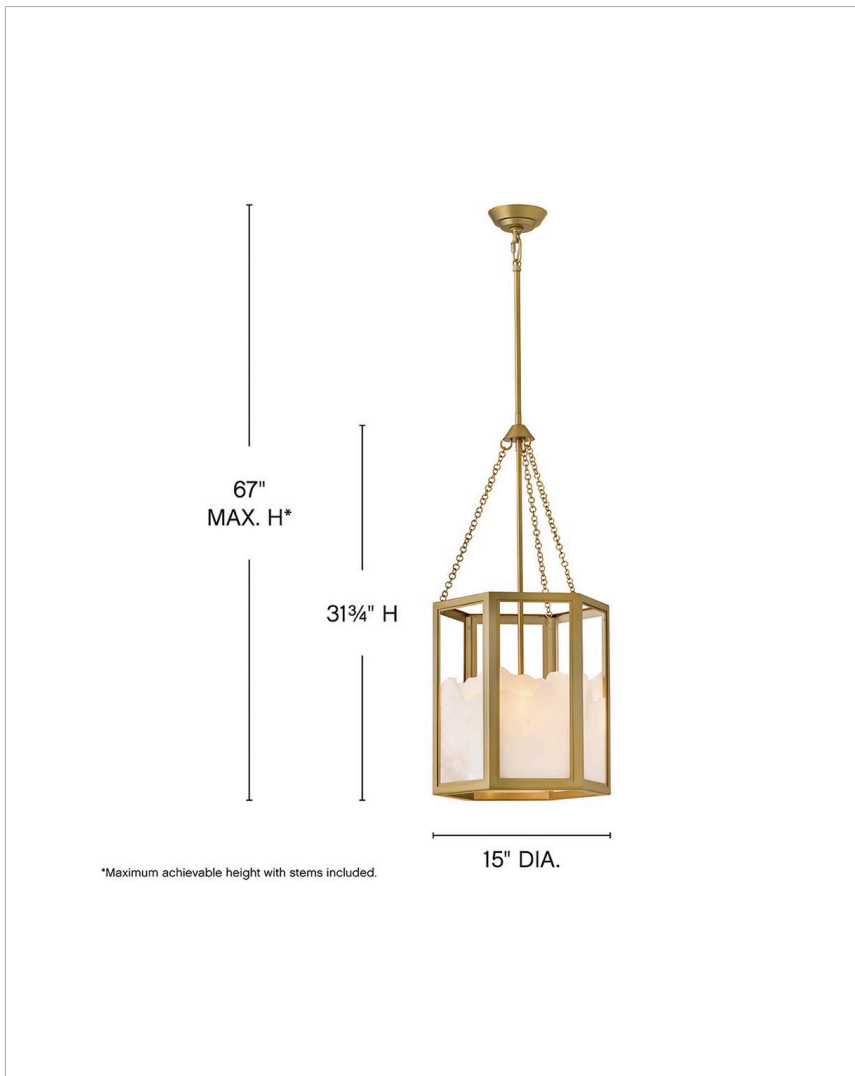

VELETA

FR41537LCB

MEDIUM PENDANT

Inspired by snowy mountain peaks, Veleta's natural alabaster shade with jagged top edges is showcased by a geometric Lacquered Brass frame. Truly one-of-a-kind graining, color variations, and organically formed textures make each Veleta fixture genuinely unique.

DETAILS	
FINISH:	Lacquered Brass
MATERIAL:	Steel
GLASS:	Alabaster
SLOPE DEGREE:	90
DIMMABLE:	YES - WITH DIMMABLE LAMP (NOT INCLUDED)

DIMENSIONS	
WIDTH:	15"
HEIGHT:	31.8"
WEIGHT:	27.5lb

LIGHT SOURCE	
LIGHT SOURCE:	Socketed
WATTAGE:	3-5w Cand. LED, 60w Equiv.
VOLTAGE:	120v

MOUNTING	
CANOPY:	5.25" Dia.
LEAD WIRE:	1 X 144"
MAX HEIGHT:	67

SHIPPING	
CARTON LENGTH:	17.3
CARTON WIDTH:	17.8
CARTON HEIGHT:	23.5
CARTON WEIGHT:	35.9

PRODUCT DETAILS:

- Can be hung on a sloped ceiling
- Dry Rated
- Merging the best of traditional and modern elements with a sophisticated and streamlined look
- Handcrafted materials may vary slightly in size, shape, and finish, making each fixture unique
- Natural materials may vary in shape, color, and pattern, resulting in unique appearances