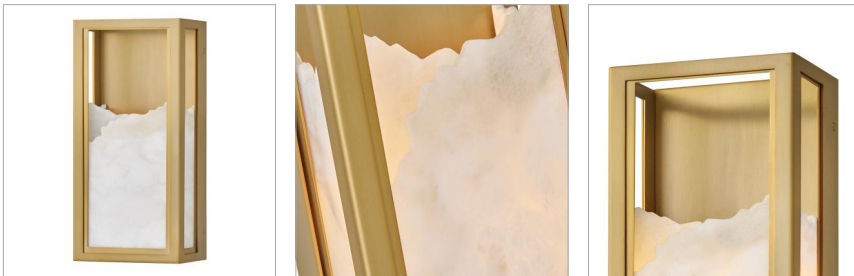

VELETA

FR41530LCB

LARGE SINGLE LIGHT SCONCE

Inspired by snowy mountain peaks, Veleta's natural alabaster shade with jagged top edges is showcased by a geometric Lacquered Brass frame. Truly one-of-a-kind graining, color variations, and organically formed textures make each Veleta fixture genuinely unique.

DETAILS	
FINISH:	Lacquered Brass
MATERIAL:	Steel
GLASS:	Alabaster
DIMMABLE:	YES - WITH DIMMABLE LAMP (NOT INCLUDED)

DIMENSIONS	
WIDTH:	6"
HEIGHT:	15.8"
WEIGHT:	8.8lb
BACK PLATE:	5.75"W X 15.25"H
EXTENSION:	4"
TOP TO OUTLET:	8"

LIGHT SOURCE	
LIGHT SOURCE:	Socketed
WATTAGE:	1-5w Cand. LED, 60w Equiv.
VOLTAGE:	120v

SHIPPING	
CARTON LENGTH:	18
CARTON WIDTH:	10.3
CARTON HEIGHT:	7.5
CARTON WEIGHT:	11.2

PRODUCT DETAILS:

- Suitable for use in dry (indoor) locations as defined by NEC and CEC. Meets United States UL Underwriters Laboratories & CSA Canadian Standards Association Product Safety Standards.
- Merging the best of traditional and modern elements with a sophisticated and streamlined look
- ADA compliant