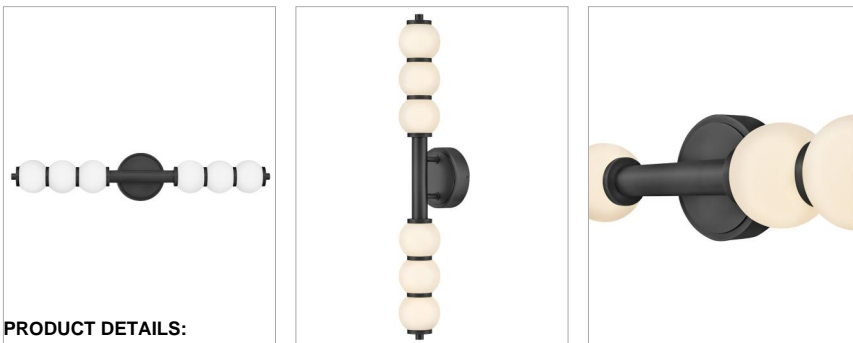

#### LARGE LED SCONCE

Inspired by the enduring allure of pearl jewelry, Trigo's softly cascading silhouette makes a dramatic yet elegant statement. Glowing etched opal glass globes of varying sizes create a visual rhythm and organic flow that echo the natural imperfections and unique beauty found in genuine pearls. Differences between each globe add depth and movement, combining classic beauty with modern coastal design and offering a harmonious blend of tradition and innovation.

DETAILS	
FINISH:	Black
MATERIAL:	Steel
GLASS:	Etched Opal
DIMMABLE:	YES - UNIVERSAL DIMMING

DIMENSIONS	
WIDTH:	6"
HEIGHT:	31.3"
WEIGHT:	5.5lb
BACK PLATE:	6" Dia.
EXTENSION:	6"
TOP TO OUTLET:	16"

LIGHT SOURCE	
LIGHT SOURCE:	Integrated LED
LED NAME:	LEVO57393
WATTAGE:	28w LED *Included
VOLTAGE:	120v
COLOR TEMP:	3000
LUMENS:	1500
CRI:	90
INCANDESCENT EQUIVALENCY:	1 x 100w
DIMMABLE:	YES - UNIVERSAL DIMMING

#### PRODUCT DETAILS:

- Fixture can be mounted horizontally.
- Suitable for use in damp locations as defined by NEC and CEC. Meets United States UL Underwriters Laboratories & CSA Canadian Standards Association Product Safety Standards.
- LED components carry a 5-year limited warranty
- Bold silhouette with dramatic details creates a modern statement
- Fixture can be mounted vertically
- Mounting hardware is hidden on the back plate to ensure a clean silhouette
- The Lisa McDennon Collection offers a striking mix of edgy, sculptural silhouettes that incorporate modern, organic elements and luxe materials, brought to life by her innovative and original point of view.