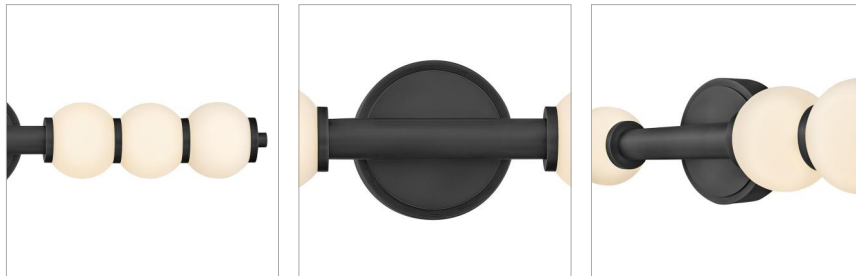

lisa mcdennon
COLLECTION

TRIGO

57393BK

LARGE LED SCONCE

Inspired by the enduring allure of pearl jewelry, Trigo's softly cascading silhouette makes a dramatic yet elegant statement. Glowing etched opal glass globes of varying sizes create a visual rhythm and organic flow that echo the natural imperfections and unique beauty found in genuine pearls. Differences between each globe add depth and movement, combining classic beauty with modern coastal design and offering a harmonious blend of tradition and innovation.

| DETAILS | |
|-----------|-------------------------|
| FINISH: | Black |
| MATERIAL: | Steel |
| GLASS: | Etched Opal |
| DIMMABLE: | YES - UNIVERSAL DIMMING |

| DIMENSIONS | |
|----------------|---------|
| WIDTH: | 6" |
| HEIGHT: | 31.3" |
| WEIGHT: | 5.5lb |
| BACK PLATE: | 6" Dia. |
| EXTENSION: | 6" |
| TOP TO OUTLET: | 16" |

| LIGHT SOURCE | |
|---------------------------|-------------------------|
| LIGHT SOURCE: | Integrated LED |
| LED NAME: | LEVO57393 |
| WATTAGE: | 28w LED *Included |
| VOLTAGE: | 120v/277v |
| LUMENS: | 1500 |
| CRI: | 90 |
| INCANDESCENT EQUIVALENCY: | 1 x 100w |
| DIMMABLE: | YES - UNIVERSAL DIMMING |

| SHIPPING | |
|----------------|------|
| CARTON LENGTH: | 35.5 |
| CARTON WIDTH: | 12.5 |
| CARTON HEIGHT: | 8.3 |
| CARTON WEIGHT: | 8 |

PRODUCT DETAILS:

- Invisimount hardware is hidden on the backplate for a clean silhouette
- Damp Rated
- LED components carry a 5-year limited warranty
- Part of the Lisa McDennon Collection of eclectic lighting designs, blending traditional and modern West Coast styles with striking natural elements, sculptural silhouettes, and layered textiles
- Bold silhouette with dramatic details creates a modern statement
- Energy-efficient integrated LED - safer for the environment and low maintenance