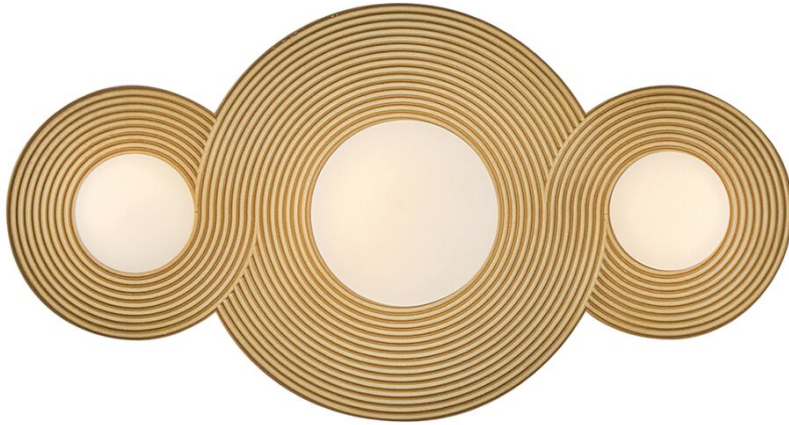

lisa mcDennon
COLLECTION

RHEA

55252HB

SMALL LED VANITY

Evoking the concepts of eternity and limitlessness, Rhea's continuously flowing loops of refined metal create a ribbed texture along its gracefully curved backplate. Dimmable, integrated LED lamping brings comfortable energy into any bathroom or small interior space. Rhea can be installed vertically, horizontally, or even as a flush mount on a ceiling.

DETAILS	
FINISH:	Heritage Brass
MATERIAL:	Steel
GLASS:	Etched Opal
DIMMABLE:	YES - UNIVERSAL DIMMING

DIMENSIONS	
WIDTH:	18"
HEIGHT:	10"
WEIGHT:	3.5lb
BACK PLATE:	16.25"W X 4.75"H
EXTENSION:	6.3"
TOP TO OUTLET:	9"

LIGHT SOURCE	
LIGHT SOURCE:	Integrated LED
LED NAME:	(2) EB6WWD941 + (1) EB232K951511
WATTAGE:	10w LED *Included
VOLTAGE:	120v/277v
COLOR TEMP:	3000
LUMENS:	1200
CRI:	95
INCANDESCENT EQUIVALENCY:	2 x 75w
DIMMABLE:	YES - UNIVERSAL DIMMING

SHIPPING	
CARTON LENGTH:	20.8
CARTON WIDTH:	12.8
CARTON HEIGHT:	9
CARTON WEIGHT:	5.5

PRODUCT DETAILS:

- Fixture can be mounted horizontally.
- Suitable for use in damp locations as defined by NEC and CEC. Meets United States UL Underwriters Laboratories & CSA Canadian Standards Association Product Safety Standards.
- LED components carry a 5-year limited warranty
- Bold silhouette with dramatic details creates a modern statement
- Features On/Off switch
- Fixture can be mounted vertically
- Mounting hardware is hidden on the back plate to ensure a clean silhouette
- The Lisa McDennon Collection offers a striking mix of edgy, sculptural silhouettes that incorporate modern, organic elements and luxe materials, brought to life by her innovative and original point of view.