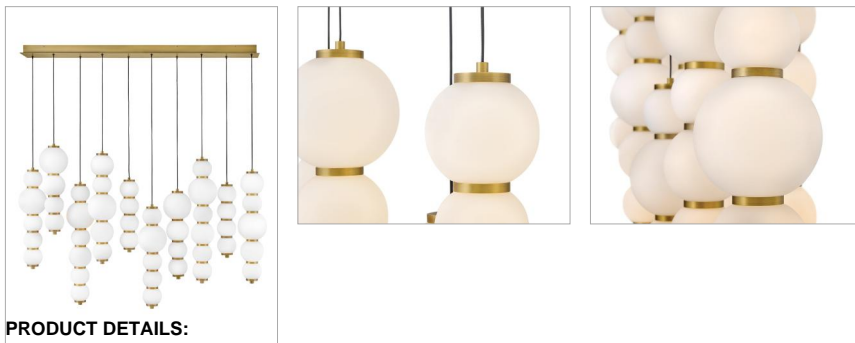

lisa mcdennon
COLLECTION

TRIGO

47396LCB

LARGE MULTI LIGHT LINEAR

Inspired by the enduring allure of pearl jewelry, Trigo's softly cascading silhouette makes a dramatic yet elegant statement. Glowing etched opal glass globes of varying sizes create a visual rhythm and organic flow that echo the natural imperfections and unique beauty found in genuine pearls. Differences between each globe add depth and movement, combining classic beauty with modern coastal design and offering a harmonious blend of tradition and innovation.

DETAILS	
FINISH:	Lacquered Brass
MATERIAL:	Steel
GLASS:	Etched Opal
DIMMABLE:	YES - UNIVERSAL DIMMING

DIMENSIONS	
WIDTH:	52"
HEIGHT:	27.5"
DEPTH:	8.8
WEIGHT:	43.6lb

LIGHT SOURCE	
LIGHT SOURCE:	Integrated LED
LED NAME:	LEVO47395
WATTAGE:	120w LED *Included
VOLTAGE:	120v
COLOR TEMP:	3000
LUMENS:	6000
CRI:	90
INCANDESCENT EQUIVALENCY:	4 x 75w
DIMMABLE:	YES - UNIVERSAL DIMMING

MOUNTING	
CANOPY:	6"W X 49.25"L
LEAD WIRE:	10 X 120"

SHIPPING	
CARTON LENGTH:	57.8
CARTON WIDTH:	29.8
CARTON HEIGHT:	13
CARTON WEIGHT:	54.8

PRODUCT DETAILS:

- Suitable for use in dry (indoor) locations as defined by NEC and CEC. Meets United States UL Underwriters Laboratories & CSA Canadian Standards Association Product Safety Standards.
- LED components carry a 5-year limited warranty
- Bold silhouette with dramatic details creates a modern statement
- Fixture weighs over 50lbs. Must be supported independently of the outlet box unless the outlet box is UL listed for the appropriate weight.
- The Lisa McDennon Collection offers a striking mix of edgy, sculptural silhouettes that incorporate modern, organic elements and luxe materials, brought to life by her innovative and original point of view.