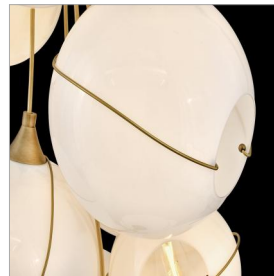

#### DOUBLE XL MULTI TIER CHANDELIER

Mesmerizingly asymmetrical with a bohemian, midcentury modern flair, Skye showcases stunning globes of clear or cased opal glass with off-center openings. Slender rings and delicate details in Heritage Brass or Black finishes pull the look together, while adjustable wires allow you to create the perfect look for your space.

DETAILS	
FINISH:	Heritage Brass
MATERIAL:	Steel
GLASS:	Cased Opal
SLOPE DEGREE:	90
DIMMABLE:	YES - WITH DIMMABLE LAMP (NOT INCLUDED)

DIMENSIONS	
WIDTH:	39"
HEIGHT:	125"
WEIGHT:	59.4lb

LIGHT SOURCE	
LIGHT SOURCE:	Socketed
WATTAGE:	18-10w Med. LED, 60w Equiv.
VOLTAGE:	120v

#### PRODUCT DETAILS:

- Can be hung on a sloped ceiling
- Fixture exceeds 50 lbs and must be supported independently of the outlet box
- Dry Rated
- Part of the Lisa McDennon Collection of eclectic lighting designs, blending traditional and modern West Coast styles with striking natural elements, sculptural silhouettes, and layered textiles
- Eclectic style that mixes unconventional elements; Unique and sophisticated designs that feel modern and vintage at the same time