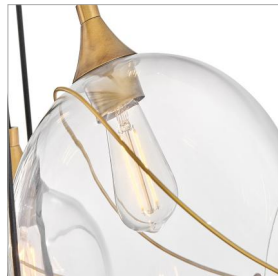

#### DOUBLE XL MULTI TIER CHANDELIER

Mesmerizingly asymmetrical with a bohemian, mid-century modern flair, Skye showcases stunning globes of clear or cased opal glass with off-center openings. Slender rings and delicate details in Heritage Brass or Black finishes pull the look together, while adjustable wires allow you to create the perfect look for your space.

DETAILS	
FINISH:	Heritage Brass
MATERIAL:	Steel
GLASS:	Clear
SLOPE DEGREE:	90
DIMMABLE:	YES - WITH DIMMABLE LAMP (NOT INCLUDED)

DIMENSIONS	
WIDTH:	39"
HEIGHT:	125"
WEIGHT:	59.4lb

LIGHT SOURCE	
LIGHT SOURCE:	Socketed
WATTAGE:	18-10w Med. LED, 60w Equiv.
VOLTAGE:	120v

#### PRODUCT DETAILS:

- Can be hung on a sloped ceiling
- Fixture exceeds 50 lbs and must be supported independently of the outlet box
- Dry Rated
- Part of the Lisa McDennon Collection of eclectic lighting designs, blending traditional and modern West Coast styles with striking natural elements, sculptural silhouettes, and layered textiles
- Eclectic style that mixes unconventional elements; Unique and sophisticated designs that feel modern and vintage at the same time