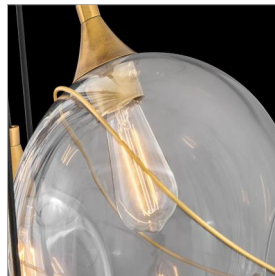

#### DOUBLE XL MULTI TIER CHANDELIER

Mesmerizingly asymmetrical with a bohemian, mid-century modern flair, Skye showcases stunning globes of clear or cased opal glass with off-center openings. Slender rings and delicate details in Heritage Brass or Black finishes pull the look together, while adjustable wires allow you to create the perfect look for your space.

DETAILS	
FINISH:	Heritage Brass
MATERIAL:	Steel
GLASS:	Clear
SLOPE DEGREE:	90
DIMMABLE:	YES - WITH DIMMABLE LAMP (NOT INCLUDED)

DIMENSIONS	
WIDTH:	39"
HEIGHT:	125"
WEIGHT:	59.4lb

LIGHT SOURCE	
LIGHT SOURCE:	Socketed
WATTAGE:	18-10w Med. LED, 60w Equiv.
VOLTAGE:	120v

#### PRODUCT DETAILS:

- Can be hung on a sloped ceiling
- Fixture exceeds 50 lbs and must be supported independently of the outlet box
- Dry Rated
- Part of the Lisa McDennon Collection of eclectic lighting designs, blending traditional and modern West Coast styles with striking natural elements, sculptural silhouettes, and layered textiles
- Eclectic style that mixes unconventional elements; Unique and sophisticated designs that feel modern and vintage at the same time