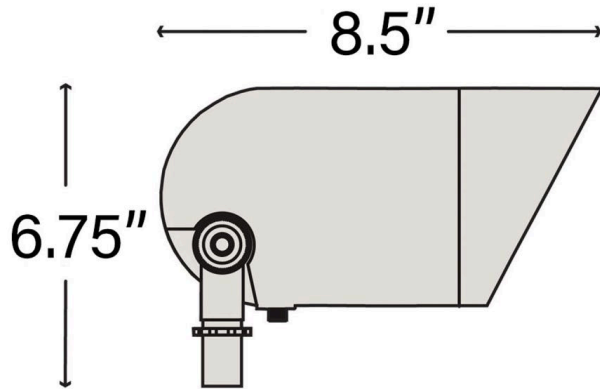

DETAILS	
FINISH:	Black
MATERIAL:	Aluminum
GLASS:	Convex Clear Tempered
DIMMABLE:	YES - WITH DIMMABLE LAMP (NOT INCLUDED)

DIMENSIONS	
WIDTH:	8.5"
HEIGHT:	6.8"
DEPTH:	3.8
WEIGHT:	2lb

LIGHT SOURCE	
LIGHT SOURCE:	Socketed
WATTAGE:	1-8w Med. LED, 75w Equiv.
VOLTAGE:	120v

MOUNTING	
LEAD WIRE:	1 X 8"

SHIPPING	
CARTON LENGTH:	8.5
CARTON WIDTH:	5
CARTON HEIGHT:	4.5
CARTON WEIGHT:	2

PRODUCT DETAILS:

- Wet Rated
- A wiring kit is supplied
- The Hinkley Home Automation App allows you to control your landscape lights anytime, anywhere. You can turn dimmers on/off and adjust sliding brightness settings remotely.
- Classic lines and heritage details complement traditional architecture
- Line voltage fixture that accommodates higher wattage and light output (ideal for commercial and public spaces)
- Highlight special areas of your landscape such as foliage, trees, and architectural environments