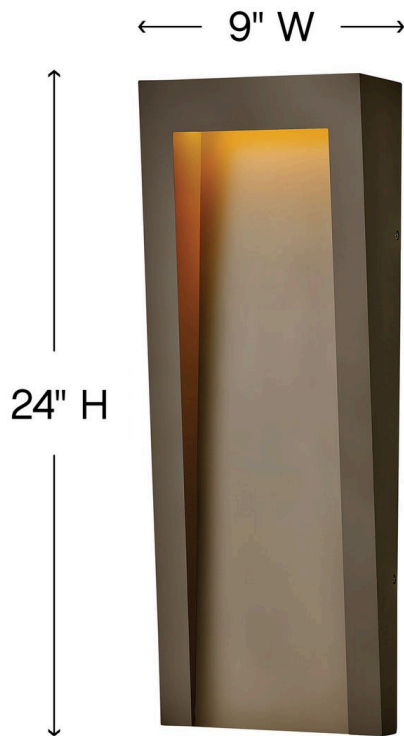

**COASTAL
ELEMENTS™**
collection

TAPER

2145TR

LARGE LED WALL SCONCE

Sleek and sophisticated, Taper is built to last with a timeless, minimalist style that radiates contemporary cool. Its recessed integrated LEDs are directed downward with gradient illumination that grazes the gently sloped design.

DETAILS	
FINISH:	Textured Oil Rubbed Bronze
MATERIAL:	Composite
GLASS:	Etched Lens
DIMMABLE:	YES - CL TYPE DIMMER (SSL7A)

DIMENSIONS	
WIDTH:	9"
HEIGHT:	24"
WEIGHT:	6.4lb
BACK PLATE:	9"W X 24"H
EXTENSION:	4"
TOP TO OUTLET:	12"

LIGHT SOURCE	
LIGHT SOURCE:	Integrated LED
LED NAME:	L214X-8
WATTAGE:	11w LED *Included
VOLTAGE:	120v
LUMENS:	800
CRI:	90
INCANDESCENT EQUIVALENCY:	1 x 75w
DIMMABLE:	YES - CL TYPE DIMMER (SSL7A)

SHIPPING	
CARTON LENGTH:	11.7
CARTON WIDTH:	6.6
CARTON HEIGHT:	27.7
CARTON WEIGHT:	7.9