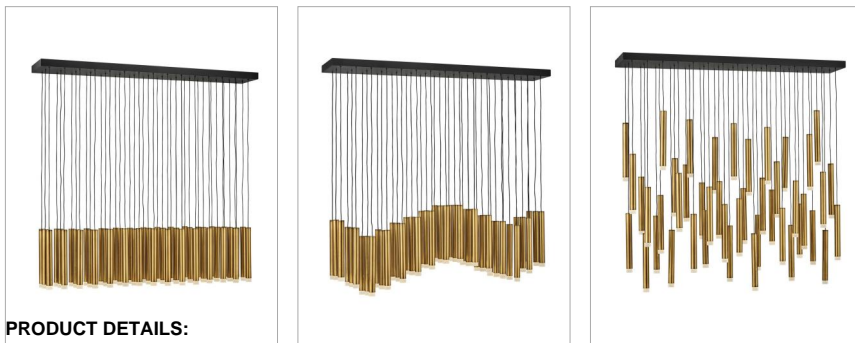

HARMONY

FR49909HBR

LARGE LED LINEAR

Harmony orchestrates the perfect blend of style and technology. Drawing inspiration from the enduring formation of wind chimes, the sleek Black or Heritage Brass tubes gleam with a glow that emanates from the lowest point of each column. Harmony is easily adjustable with many customizable configurations and is integrated with fully dimmable LEDs.

DETAILS	
FINISH:	Heritage Brass
MATERIAL:	Steel
DIMMABLE:	YES, CL TYPE DIMMER (SSL7A)

DIMENSIONS	
WIDTH:	48"
HEIGHT:	56.5"
DEPTH:	8
WEIGHT:	50lb

LIGHT SOURCE	
LIGHT SOURCE:	Integrated LED
LED NAME:	(45) KK1Y15-930
VOLTAGE:	120v
COLOR TEMP:	3000
LUMENS:	4590
CRI:	95
INCANDESCENT EQUIVALENCY:	45 x 10w
DIMMABLE:	YES, CL TYPE DIMMER (SSL7A)

MOUNTING	
CANOPY:	9"W X 48"L
LEAD WIRE:	45 x 72"
MAX HEIGHT:	85.3

SHIPPING	
CARTON LENGTH:	55.3
CARTON WIDTH:	11.3
CARTON HEIGHT:	11.8
CARTON WEIGHT:	54

PRODUCT DETAILS:

- Fixture weighs over 50lbs. Must be supported independently of the outlet box unless the outlet box is UL listed for the appropriate weight.
- Suitable for use in dry (indoor) locations as defined by NEC and CEC. Meets United States UL Underwriters Laboratories & CSA Canadian Standards Association Product Safety Standards.
- LED components carry a 5-year limited warranty
- Bold silhouette with dramatic details creates a modern statement
- All dimensions listed are as shown