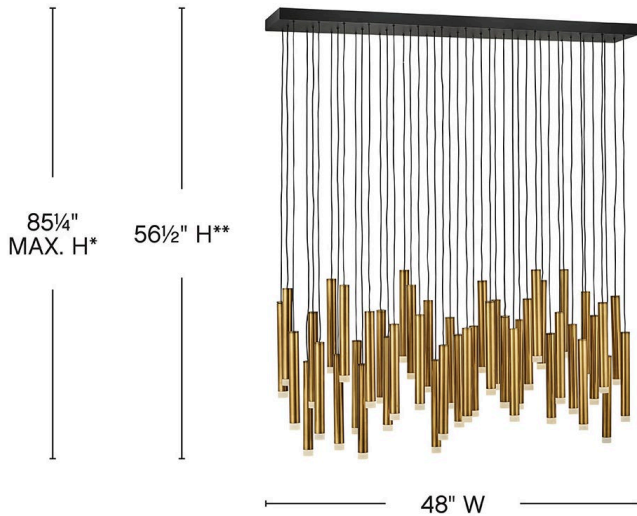

HARMONY

FR49909HBR

MEDIUM ADJUSTABLE LED LINEAR

Harmony orchestrates the perfect blend of style and technology. Drawing inspiration from the enduring formation of wind chimes, the sleek Black or Heritage Brass tubes gleam with a glow that emanates from the lowest point of each column. Harmony is easily adjustable with many customizable configurations and is integrated with fully dimmable LEDs.

DETAILS	
FINISH:	Heritage Brass
MATERIAL:	Steel
DIMMABLE:	YES - CL TYPE DIMMER (SSL7A)

DIMENSIONS	
WIDTH:	48"
HEIGHT:	56.5"
DEPTH:	8
WEIGHT:	50lb

LIGHT SOURCE	
LIGHT SOURCE:	Integrated LED
LED NAME:	(45) KK1Y15-930
WATTAGE:	45-1w LED *Included
VOLTAGE:	120v
LUMENS:	4590
CRI:	95
INCANDESCENT EQUIVALENCY:	45 x 10w
DIMMABLE:	YES - CL TYPE DIMMER (SSL7A)

MOUNTING	
CANOPY:	9"W X 48"L
LEAD WIRE:	45 x 72"
MAX HEIGHT:	85.3

SHIPPING	
CARTON LENGTH:	55.3
CARTON WIDTH:	11.3
CARTON HEIGHT:	11.8
CARTON WEIGHT:	54

PRODUCT DETAILS:

- Fixture exceeds 50 lbs and must be supported independently of the outlet box
- Dry Rated
- LED components carry a 5-year limited warranty
- Bold silhouette with dramatic details creates a modern statement
- All dimensions listed are as shown
- Energy-efficient integrated LED - safer for the environment and low maintenance