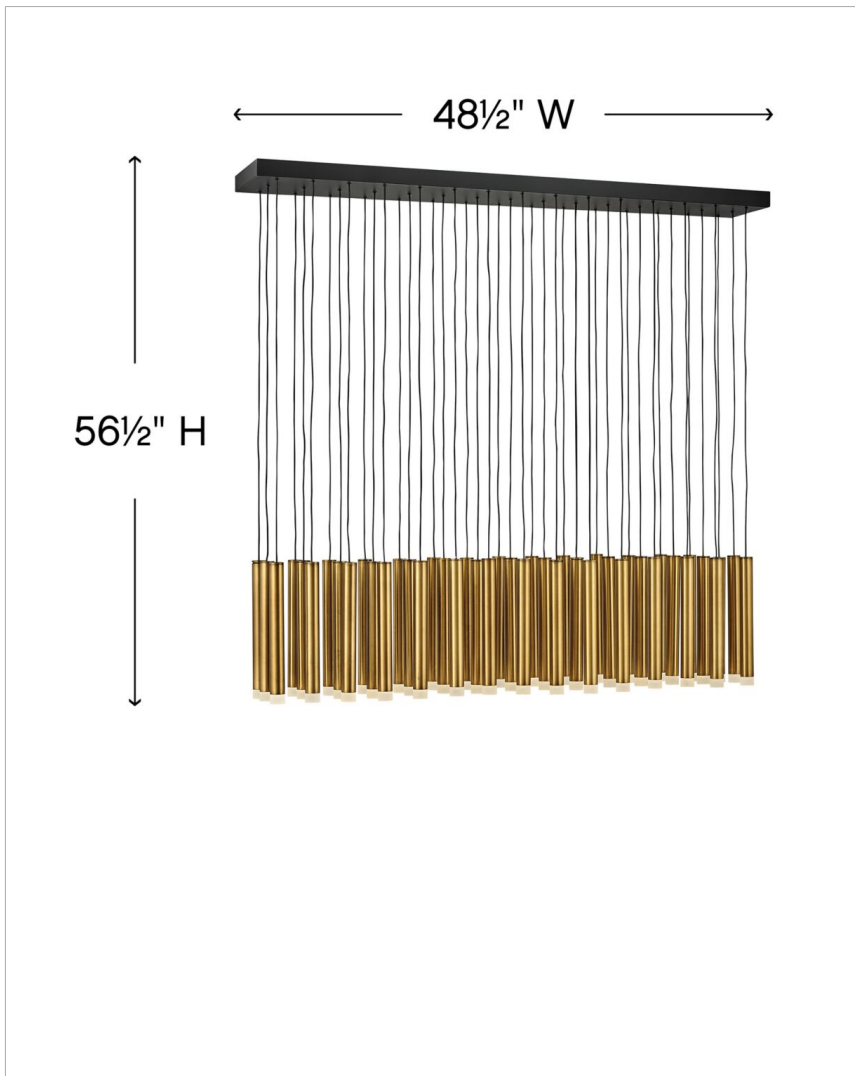

HARMONY

FR49909HBR

LARGE LED LINEAR

Harmony orchestrates the perfect blend of style and technology. Drawing inspiration from the enduring formation of wind chimes, the sleek Black or Heritage Brass tubes gleam with a glow that emanates from the lowest point of each column. Harmony is easily adjustable with many customizable configurations and is integrated with fully dimmable LEDs.

DETAILS	
FINISH:	Heritage Brass
MATERIAL:	Steel
DIMMABLE:	YES, CL TYPE DIMMER (SSL7A)

DIMENSIONS	
WIDTH:	48"
HEIGHT:	56.5"
DEPTH:	8
WEIGHT:	50lb

LIGHT SOURCE	
LIGHT SOURCE:	Integrated LED
LED NAME:	(45) KK1Y15-930
VOLTAGE:	120v
COLOR TEMP:	3000
LUMENS:	4590
CRI:	95
INCANDESCENT EQUIVALENCY:	45 x 10w
DIMMABLE:	YES, CL TYPE DIMMER (SSL7A)

MOUNTING	
CANOPY:	9"W X 48"L
LEAD WIRE:	45 x 72"
MAX HEIGHT:	85.3

SHIPPING	
CARTON LENGTH:	55.3
CARTON WIDTH:	11.3
CARTON HEIGHT:	11.8
CARTON WEIGHT:	54

PRODUCT DETAILS:

- Fixture weighs over 50lbs. Must be supported independently of the outlet box unless the outlet box is UL listed for the appropriate weight.
- Suitable for use in dry (indoor) locations as defined by NEC and CEC. Meets United States UL Underwriters Laboratories & CSA Canadian Standards Association Product Safety Standards.
- LED components carry a 5-year limited warranty
- Bold silhouette with dramatic details creates a modern statement
- All dimensions listed are as shown