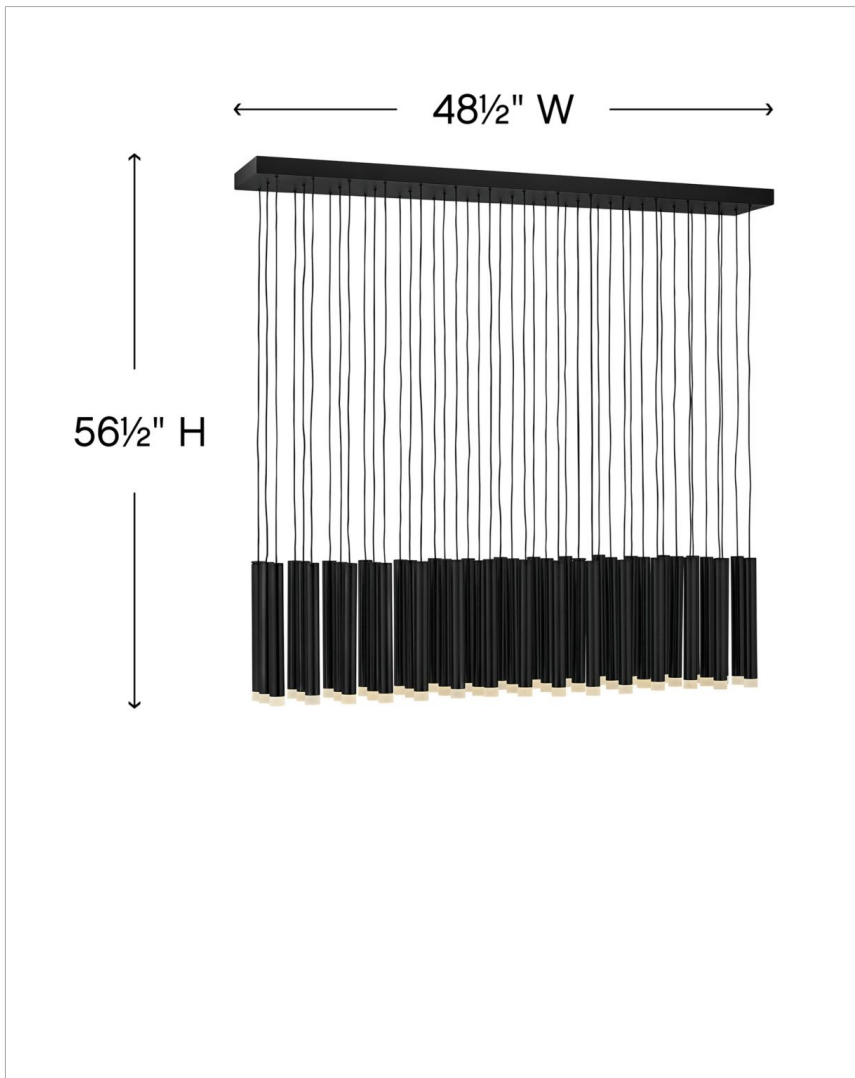

HARMONY

FR49909BLK

LARGE LED LINEAR

Harmony orchestrates the perfect blend of style and technology. Drawing inspiration from the enduring formation of wind chimes, the sleek Black or Heritage Brass tubes gleam with a glow that emanates from the lowest point of each column. Harmony is easily adjustable with many customizable configurations and is integrated with fully dimmable LEDs.

DETAILS	
FINISH:	Black
MATERIAL:	Steel
DIMMABLE:	YES, CL TYPE DIMMER (SSL7A)

DIMENSIONS	
WIDTH:	48"
HEIGHT:	56.5"
DEPTH:	8
WEIGHT:	50lb

LIGHT SOURCE	
LIGHT SOURCE:	Integrated LED
LED NAME:	(45) KK1Y15-930
VOLTAGE:	120v
COLOR TEMP:	3000
LUMENS:	4590
CRI:	95
INCANDESCENT EQUIVALENCY:	45 x 10w
DIMMABLE:	YES, CL TYPE DIMMER (SSL7A)

MOUNTING	
CANOPY:	9"W X 48"L
LEAD WIRE:	45 X 120"
MAX HEIGHT:	85.3

SHIPPING	
CARTON LENGTH:	55.3
CARTON WIDTH:	11.3
CARTON HEIGHT:	11.8
CARTON WEIGHT:	54

PRODUCT DETAILS:

- Fixture weighs over 50lbs. Must be supported independently of the outlet box unless the outlet box is UL listed for the appropriate weight.
- Suitable for use in dry (indoor) locations as defined by NEC and CEC. Meets United States UL Underwriters Laboratories & CSA Canadian Standards Association Product Safety Standards.
- LED components carry a 5-year limited warranty
- Bold silhouette with dramatic details creates a modern statement
- All dimensions listed are as shown