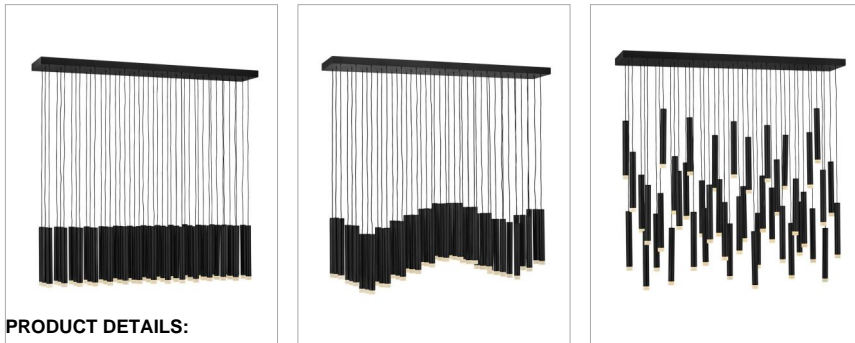

HARMONY

FR49909BLK

LARGE LED LINEAR

Harmony orchestrates the perfect blend of style and technology. Drawing inspiration from the enduring formation of wind chimes, the sleek Black or Heritage Brass tubes gleam with a glow that emanates from the lowest point of each column. Harmony is easily adjustable with many customizable configurations and is integrated with fully dimmable LEDs.

DETAILS	
FINISH:	Black
MATERIAL:	Steel
DIMMABLE:	YES, CL TYPE DIMMER (SSL7A)

DIMENSIONS	
WIDTH:	48"
HEIGHT:	56.5"
DEPTH:	8
WEIGHT:	50lb

LIGHT SOURCE	
LIGHT SOURCE:	Integrated LED
LED NAME:	(45) KK1Y15-930
VOLTAGE:	120v
COLOR TEMP:	3000
LUMENS:	4590
CRI:	95
INCANDESCENT EQUIVALENCY:	45 x 10w
DIMMABLE:	YES, CL TYPE DIMMER (SSL7A)

MOUNTING	
CANOPY:	9"W X 48"L
LEAD WIRE:	45 X 120"
MAX HEIGHT:	85.3

SHIPPING	
CARTON LENGTH:	55.3
CARTON WIDTH:	11.3
CARTON HEIGHT:	11.8
CARTON WEIGHT:	54

PRODUCT DETAILS:

- Fixture weighs over 50lbs. Must be supported independently of the outlet box unless the outlet box is UL listed for the appropriate weight.
- Suitable for use in dry (indoor) locations as defined by NEC and CEC. Meets United States UL Underwriters Laboratories & CSA Canadian Standards Association Product Safety Standards.
- LED components carry a 5-year limited warranty
- Bold silhouette with dramatic details creates a modern statement
- All dimensions listed are as shown