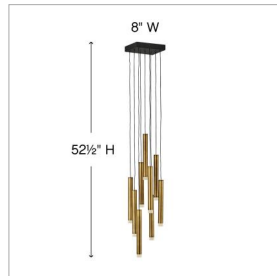

HARMONY

FR49906HBR

MEDIUM PENDANT

Harmony orchestrates the perfect blend of style and technology. Drawing inspiration from the enduring formation of wind chimes, the sleek Black or Heritage Brass tubes gleam with a glow that emanates from the lowest point of each column. Harmony is easily adjustable with many customizable configurations and is integrated with fully dimmable LEDs.

DETAILS	
FINISH:	Heritage Brass
MATERIAL:	Steel
DIMMABLE:	YES, CL TYPE DIMMER (SSL7A)

DIMENSIONS	
WIDTH:	8"
HEIGHT:	52.5"
WEIGHT:	9.4lb

LIGHT SOURCE	
LIGHT SOURCE:	Integrated LED
LED NAME:	(9) KK1Y15-930
VOLTAGE:	120v
COLOR TEMP:	3000
LUMENS:	918
CRI:	95
INCANDESCENT EQUIVALENCY:	9 x 10w
DIMMABLE:	YES, CL TYPE DIMMER (SSL7A)

MOUNTING	
CANOPY:	8" Sq.
LEAD WIRE:	9 X 72"
MAX HEIGHT:	82.3

SHIPPING	
CARTON LENGTH:	14.3
CARTON WIDTH:	14.3
CARTON HEIGHT:	8
CARTON WEIGHT:	12

PRODUCT DETAILS:

- Suitable for use in dry (indoor) locations as defined by NEC and CEC. Meets United States UL Underwriters Laboratories & CSA Canadian Standards Association Product Safety Standards.
- LED components carry a 5-year limited warranty
- Bold silhouette with dramatic details creates a modern statement
- All dimensions listed are as shown