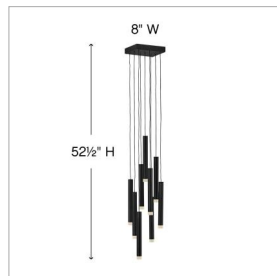

HARMONY

FR49906BLK

MEDIUM PENDANT

Harmony orchestrates the perfect blend of style and technology. Drawing inspiration from the enduring formation of wind chimes, the sleek Black or Heritage Brass tubes gleam with a glow that emanates from the lowest point of each column. Harmony is easily adjustable with many customizable configurations and is integrated with fully dimmable LEDs.

DETAILS	
FINISH:	Black*
MATERIAL:	Steel
DIMMABLE:	YES - CL TYPE DIMMER (SSL7A)

DIMENSIONS	
WIDTH:	8"
HEIGHT:	52.5"
WEIGHT:	9.4lb

LIGHT SOURCE	
LIGHT SOURCE:	Integrated LED
LED NAME:	(9) KK1Y15-930
WATTAGE:	9-1w LED *Included
VOLTAGE:	120v
COLOR TEMP:	3000
LUMENS:	918
CRI:	95
INCANDESCENT EQUIVALENCY:	9 x 10w
DIMMABLE:	YES - CL TYPE DIMMER (SSL7A)

MOUNTING	
CANOPY:	8" Sq.
LEAD WIRE:	9 X 72"
MAX HEIGHT:	82.3

SHIPPING	
CARTON LENGTH:	14.3
CARTON WIDTH:	14.3
CARTON HEIGHT:	8
CARTON WEIGHT:	12

PRODUCT DETAILS:

- Suitable for use in dry (indoor) locations as defined by NEC and CEC. Meets United States UL Underwriters Laboratories & CSA Canadian Standards Association Product Safety Standards
- Meets California Energy Commission 2013 & 2016 Title regulations/JA8
- LED components carry a 5-year limited warranty
- Bold silhouette with dramatic details creates a modern statement
- All dimensions listed are as shown.
- Striking black finish enhances design