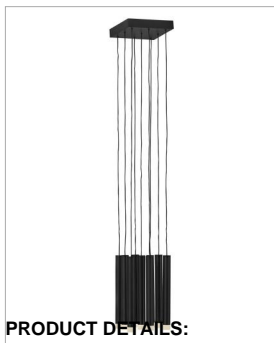

HARMONY

FR49906BLK

MEDIUM PENDANT

Harmony orchestrates the perfect blend of style and technology. Drawing inspiration from the enduring formation of wind chimes, the sleek Black or Heritage Brass tubes gleam with a glow that emanates from the lowest point of each column. Harmony is easily adjustable with many customizable configurations and is integrated with fully dimmable LEDs.

DETAILS	
FINISH:	Black*
MATERIAL:	Steel
DIMMABLE:	YES - CL TYPE DIMMER (SSL7A)

DIMENSIONS	
WIDTH:	8"
HEIGHT:	52.5"
WEIGHT:	9.4lb

LIGHT SOURCE	
LIGHT SOURCE:	Integrated LED
LED NAME:	(9) KK1Y15-930
WATTAGE:	9-1w LED *Included
VOLTAGE:	120v
COLOR TEMP:	3000
LUMENS:	918
CRI:	95
INCANDESCENT EQUIVALENCY:	9 x 10w
DIMMABLE:	YES - CL TYPE DIMMER (SSL7A)

MOUNTING	
CANOPY:	8" Sq.
LEAD WIRE:	9 X 72"
MAX HEIGHT:	82.3

SHIPPING	
CARTON LENGTH:	14.3
CARTON WIDTH:	14.3
CARTON HEIGHT:	8
CARTON WEIGHT:	12

PRODUCT DETAILS:

- Suitable for use in dry (indoor) locations as defined by NEC and CEC. Meets United States UL Underwriters Laboratories & CSA Canadian Standards Association Product Safety Standards
- Meets California Energy Commission 2013 & 2016 Title regulations/JA8
- LED components carry a 5-year limited warranty
- Bold silhouette with dramatic details creates a modern statement
- All dimensions listed are as shown.
- Striking black finish enhances design