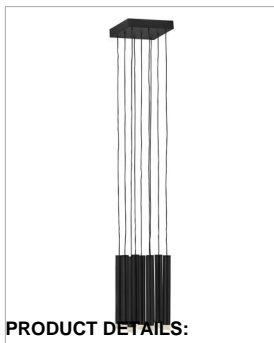

HARMONY

FR49906BLK

MEDIUM PENDANT

Harmony orchestrates the perfect blend of style and technology. Drawing inspiration from the enduring formation of wind chimes, the sleek Black or Heritage Brass tubes gleam with a glow that emanates from the lowest point of each column. Harmony is easily adjustable with many customizable configurations and is integrated with fully dimmable LEDs.

DETAILS	
FINISH:	Black
MATERIAL:	Steel
DIMMABLE:	YES, CL TYPE DIMMER (SSL7A)

DIMENSIONS	
WIDTH:	8"
HEIGHT:	52.5"
WEIGHT:	9.4lb

LIGHT SOURCE	
LIGHT SOURCE:	Integrated LED
LED NAME:	(9) KK1Y15-930
VOLTAGE:	120v
COLOR TEMP:	3000
LUMENS:	918
CRI:	95
INCANDESCENT EQUIVALENCY:	9 x 10w
DIMMABLE:	YES, CL TYPE DIMMER (SSL7A)

MOUNTING	
CANOPY:	8" Sq.
LEAD WIRE:	9 X 72"
MAX HEIGHT:	82.3

SHIPPING	
CARTON LENGTH:	14.3
CARTON WIDTH:	14.3
CARTON HEIGHT:	8
CARTON WEIGHT:	12

PRODUCT DETAILS:

- Suitable for use in dry (indoor) locations as defined by NEC and CEC. Meets United States UL Underwriters Laboratories & CSA Canadian Standards Association Product Safety Standards.
- LED components carry a 5-year limited warranty
- Bold silhouette with dramatic details creates a modern statement
- All dimensions listed are as shown