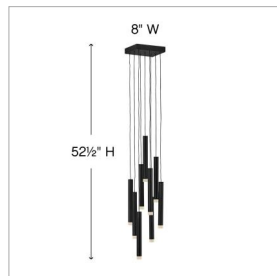

HARMONY

FR49906BLK

MEDIUM PENDANT

Harmony orchestrates the perfect blend of style and technology. Drawing inspiration from the enduring formation of wind chimes, the sleek Black or Heritage Brass tubes gleam with a glow that emanates from the lowest point of each column. Harmony is easily adjustable with many customizable configurations and is integrated with fully dimmable LEDs.

DETAILS	
FINISH:	Black
MATERIAL:	Steel
DIMMABLE:	YES, CL TYPE DIMMER (SSL7A)

DIMENSIONS	
WIDTH:	8"
HEIGHT:	52.5"
WEIGHT:	9.4lb

LIGHT SOURCE	
LIGHT SOURCE:	Integrated LED
LED NAME:	(9) KK1Y15-930
VOLTAGE:	120v
COLOR TEMP:	3000
LUMENS:	918
CRI:	95
INCANDESCENT EQUIVALENCY:	9 x 10w
DIMMABLE:	YES, CL TYPE DIMMER (SSL7A)

MOUNTING	
CANOPY:	8" Sq.
LEAD WIRE:	9 X 72"
MAX HEIGHT:	82.3

SHIPPING	
CARTON LENGTH:	14.3
CARTON WIDTH:	14.3
CARTON HEIGHT:	8
CARTON WEIGHT:	12

PRODUCT DETAILS:

- Suitable for use in dry (indoor) locations as defined by NEC and CEC. Meets United States UL Underwriters Laboratories & CSA Canadian Standards Association Product Safety Standards.
- LED components carry a 5-year limited warranty
- Bold silhouette with dramatic details creates a modern statement
- All dimensions listed are as shown