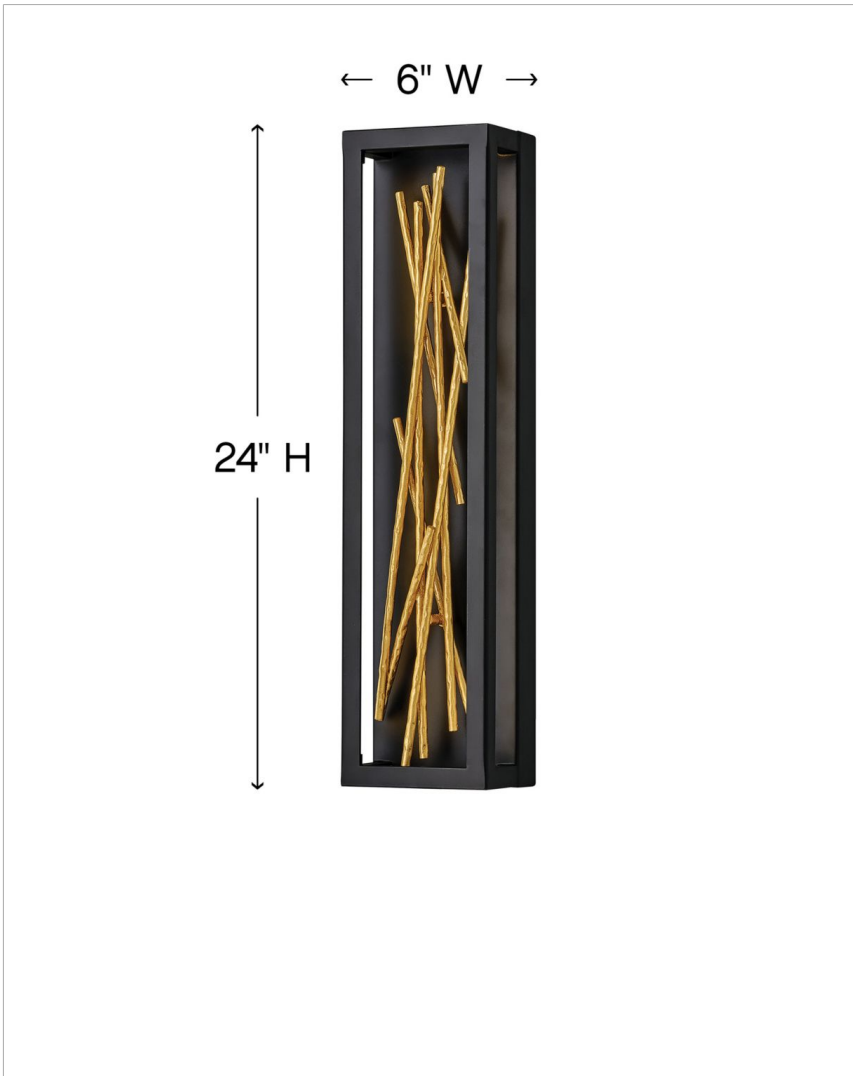

STYX

FR46402BLK

SMALL LED SCONCE

The breathtaking design of Styx fuses rich glamour with modern styling for an enthralling and dynamic silhouette with unexpected elements. An integrated LED open frame is fully dimmable, composed of clean angles in a chic Black finish. The frame illuminates textured metal branches in Gilded Gold, mingling organic and contemporary elements.

DETAILS	
FINISH:	Black
MATERIAL:	Steel
DIMMABLE:	YES, CL TYPE DIMMER (SSL7A)

DIMENSIONS	
WIDTH:	6"
HEIGHT:	24"
WEIGHT:	9.5lb
BACK PLATE:	6"W X 24"H
EXTENSION:	4"
TOP TO OUTLET:	12"

LIGHT SOURCE	
LIGHT SOURCE:	Integrated LED
LED NAME:	ES-FS2216C
VOLTAGE:	120v/277v
COLOR TEMP:	3000
LUMENS:	1588
CRI:	94
INCANDESCENT EQUIVALENCY:	2 x 60w
DIMMABLE:	YES, CL TYPE DIMMER (SSL7A)

SHIPPING	
CARTON LENGTH:	8.5
CARTON WIDTH:	27
CARTON HEIGHT:	7
CARTON WEIGHT:	11

PRODUCT DETAILS:

- Fixture can be mounted either up or down
- Fixture can be mounted vertically
- Suitable for use in dry (indoor) locations as defined by NEC and CEC. Meets United States UL Underwriters Laboratories & CSA Canadian Standards Association Product Safety Standards.
- ADA compliant
- Equipped with a 120/277 universal driver. 0-10V dimming.
- LED components carry a 5-year limited warranty
- Striking and glamorous silhouette with luxe details and a rich finish that makes a dramatic statement