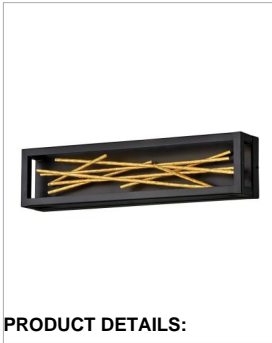

STYX

FR46402BLK

SMALL LED SCONCE

The breathtaking design of Styx fuses rich glamour with modern styling for an enthralling and dynamic silhouette with unexpected elements. An integrated LED open frame is fully dimmable, composed of clean angles in a chic Black finish. The frame illuminates textured metal branches in Gilded Gold, mingling organic and contemporary elements.

DETAILS	
FINISH:	Black
MATERIAL:	Steel
DIMMABLE:	YES, CL TYPE DIMMER (SSL7A)

DIMENSIONS	
WIDTH:	6"
HEIGHT:	24"
WEIGHT:	9.5lb
BACK PLATE:	6"W X 24"H
EXTENSION:	4"
TOP TO OUTLET:	12"

LIGHT SOURCE	
LIGHT SOURCE:	Integrated LED
LED NAME:	ES-FS2216C
VOLTAGE:	120v/277v
COLOR TEMP:	3000
LUMENS:	1588
CRI:	94
INCANDESCENT EQUIVALENCY:	2 x 60w
DIMMABLE:	YES, CL TYPE DIMMER (SSL7A)

SHIPPING	
CARTON LENGTH:	8.5
CARTON WIDTH:	27
CARTON HEIGHT:	7
CARTON WEIGHT:	11

PRODUCT DETAILS:

- Fixture can be mounted either up or down
- Fixture can be mounted vertically
- Fixture can be mounted horizontally.
- Suitable for use in dry (indoor) locations as defined by NEC and CEC. Meets United States UL Underwriters Laboratories & CSA Canadian Standards Association Product Safety Standards.
- ADA compliant
- Equipped with 120/277V universal driver.
- LED components carry a 5-year limited warranty
- Striking and glamorous silhouette with luxe details and a rich finish that makes a dramatic statement