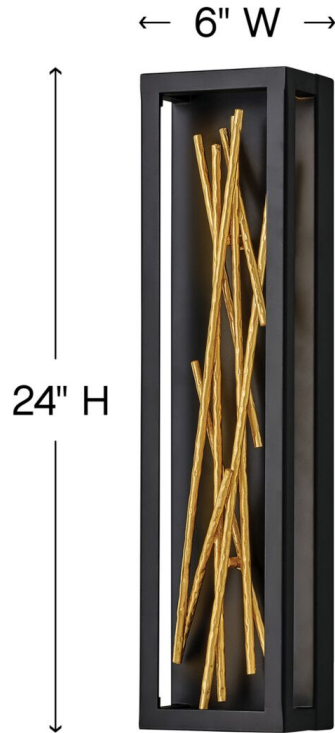

STYX

FR46402BLK

SMALL LED SCONCE

The breathtaking design of Styx fuses rich glamour with modern styling for an enthralling and dynamic silhouette with unexpected elements. An integrated LED open frame is fully dimmable, composed of clean angles in a chic Black finish. The frame illuminates textured metal branches in Gilded Gold, mingling organic and contemporary elements.

| DETAILS | |
|-----------|------------------------------|
| FINISH: | Black |
| MATERIAL: | Steel |
| DIMMABLE: | YES - CL TYPE DIMMER (SSL7A) |

| DIMENSIONS | |
|----------------|------------|
| WIDTH: | 6" |
| HEIGHT: | 24" |
| WEIGHT: | 9.5lb |
| BACK PLATE: | 6"W X 24"H |
| EXTENSION: | 4" |
| TOP TO OUTLET: | 12" |

| LIGHT SOURCE | |
|---------------------------|------------------------------|
| LIGHT SOURCE: | Integrated LED |
| LED NAME: | ES-FS2216C |
| WATTAGE: | 30w LED *Included |
| VOLTAGE: | 120v/277v |
| COLOR TEMP: | 3000 |
| LUMENS: | 1588 |
| CRI: | 94 |
| INCANDESCENT EQUIVALENCY: | 2 x 60w |
| DIMMABLE: | YES - CL TYPE DIMMER (SSL7A) |

| SHIPPING | |
|----------------|-----|
| CARTON LENGTH: | 8.5 |
| CARTON WIDTH: | 27 |
| CARTON HEIGHT: | 7 |
| CARTON WEIGHT: | 11 |

PRODUCT DETAILS:

- Suitable for use in dry (indoor) locations as defined by NEC and CEC. Meets United States UL Underwriters Laboratories & CSA Canadian Standards Association Product Safety Standards.
- Fixture can be mounted horizontally.
- Fixture can be mounted either up or down
- LED components carry a 5-year limited warranty
- Fixture can be mounted vertically
- ADA compliant
- Striking and glamorous silhouette with luxe details and a rich finish that makes a dramatic statement
- Equipped with a 120/277 universal driver. 0-10 dimming.