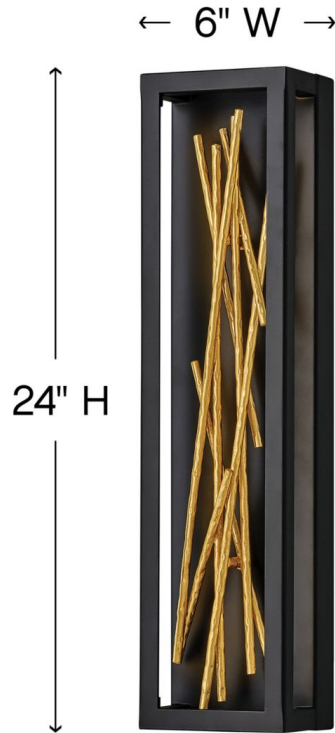

STYX

FR46402BLK

SMALL LED SCONCE

The breathtaking design of Styx fuses rich glamour with modern styling for an enthralling and dynamic silhouette with unexpected elements. An integrated LED open frame is fully dimmable, composed of clean angles in a chic Black finish. The frame illuminates textured metal branches in Gilded Gold, mingling organic and contemporary elements.

DETAILS	
FINISH:	Black
MATERIAL:	Steel
DIMMABLE:	YES, CL TYPE DIMMER (SSL7A)

DIMENSIONS	
WIDTH:	6"
HEIGHT:	24"
WEIGHT:	9.5lb
BACK PLATE:	6"W X 24"H
EXTENSION:	4"
TOP TO OUTLET:	12"

LIGHT SOURCE	
LIGHT SOURCE:	Integrated LED
LED NAME:	ES-FS2216C
VOLTAGE:	120v/277v
COLOR TEMP:	3000
LUMENS:	1588
CRI:	94
INCANDESCENT EQUIVALENCY:	2 x 60w
DIMMABLE:	YES, CL TYPE DIMMER (SSL7A)

SHIPPING	
CARTON LENGTH:	8.5
CARTON WIDTH:	27
CARTON HEIGHT:	7
CARTON WEIGHT:	11

PRODUCT DETAILS:

- Fixture can be mounted either up or down
- Fixture can be mounted vertically
- Fixture can be mounted horizontally.
- Suitable for use in dry (indoor) locations as defined by NEC and CEC. Meets United States UL Underwriters Laboratories & CSA Canadian Standards Association Product Safety Standards.
- ADA compliant
- Equipped with 120/277V universal driver.
- LED components carry a 5-year limited warranty
- Striking and glamorous silhouette with luxe details and a rich finish that makes a dramatic statement