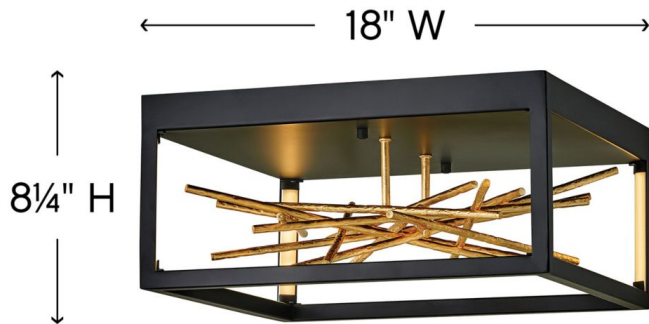

STYX

FR46401BLK

MEDIUM LED FLUSH MOUNT

The breathtaking design of Styx fuses rich glamour with modern styling for an enthralling and dynamic silhouette with unexpected elements. An integrated LED open frame is fully dimmable, composed of clean angles in a chic Black finish. The frame illuminates textured metal branches in Gilded Gold, mingling organic and contemporary elements.

DETAILS	
FINISH:	Black
MATERIAL:	Steel
DIMMABLE:	YES, CL TYPE DIMMER (SSL7A)

DIMENSIONS	
WIDTH:	18"
HEIGHT:	8.3"
WEIGHT:	16lb

LIGHT SOURCE	
LIGHT SOURCE:	Integrated LED
LED NAME:	ES-FS2216C
VOLTAGE:	120v/277v
COLOR TEMP:	3000
LUMENS:	931
CRI:	94
INCANDESCENT EQUIVALENCY:	1 x 75w
DIMMABLE:	YES, CL TYPE DIMMER (SSL7A)

MOUNTING	
CANOPY:	18" Sq.

SHIPPING	
CARTON LENGTH:	21
CARTON WIDTH:	21
CARTON HEIGHT:	12
CARTON WEIGHT:	18

PRODUCT DETAILS:

- Suitable for use in dry (indoor) locations as defined by NEC and CEC. Meets United States UL Underwriters Laboratories & CSA Canadian Standards Association Product Safety Standards.
- Equipped with 120/277V universal driver.
- LED components carry a 5-year limited warranty
- Striking and glamorous silhouette with luxe details and a rich finish that makes a dramatic statement