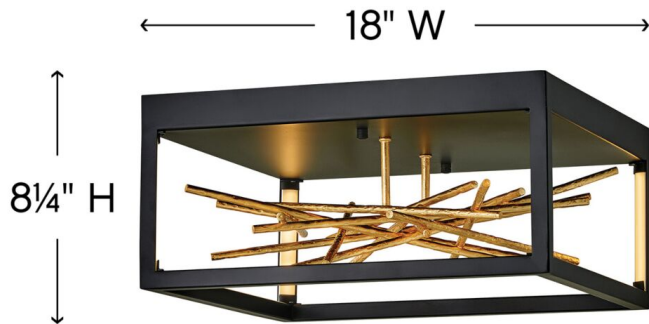

STYX

FR46401BLK

MEDIUM LED FLUSH MOUNT

The breathtaking design of Styx fuses rich glamour with modern styling for an enthralling and dynamic silhouette with unexpected elements. An integrated LED open frame is fully dimmable, composed of clean angles in a chic Black finish. The frame illuminates textured metal branches in Gilded Gold, mingling organic and contemporary elements.

| DETAILS | |
|-----------|------------------------------|
| FINISH: | Black |
| MATERIAL: | Steel |
| DIMMABLE: | YES - CL TYPE DIMMER (SSL7A) |

| DIMENSIONS | |
|------------|------|
| WIDTH: | 18" |
| HEIGHT: | 8.3" |
| WEIGHT: | 16lb |

| LIGHT SOURCE | |
|---------------------------|------------------------------|
| LIGHT SOURCE: | Integrated LED |
| LED NAME: | ES-FS2216C |
| WATTAGE: | 16w LED *Included |
| VOLTAGE: | 120v/277v |
| COLOR TEMP: | 3000 |
| LUMENS: | 931 |
| CRI: | 94 |
| INCANDESCENT EQUIVALENCY: | 1 x 75w |
| DIMMABLE: | YES - CL TYPE DIMMER (SSL7A) |