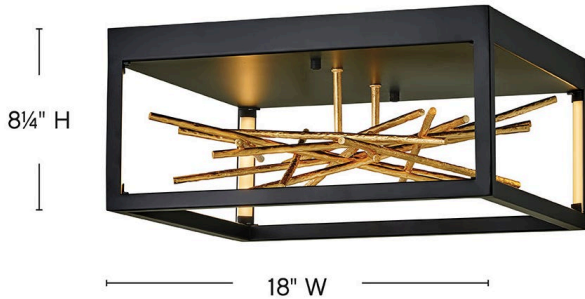

STYX

FR46401BLK

MEDIUM LED FLUSH MOUNT

The breathtaking design of Styx fuses rich glamour with modern styling for an enthralling and dynamic silhouette with unexpected elements. An integrated LED open frame is fully dimmable, composed of clean angles in a chic Black finish. The frame illuminates textured metal branches in Gilded Gold, mingling organic and contemporary elements.

DETAILS	
FINISH:	Black
MATERIAL:	Steel
DIMMABLE:	YES - CL TYPE DIMMER (SSL7A)

DIMENSIONS	
WIDTH:	18"
HEIGHT:	8.3"
WEIGHT:	16lb

LIGHT SOURCE	
LIGHT SOURCE:	Integrated LED
LED NAME:	ES-FS2216C
WATTAGE:	16w LED *Included
VOLTAGE:	120v/277v
LUMENS:	931
CRI:	94
INCANDESCENT EQUIVALENCY:	1 x 75w
DIMMABLE:	YES - CL TYPE DIMMER (SSL7A)

MOUNTING	
CANOPY:	18" Sq.

SHIPPING	
CARTON LENGTH:	21
CARTON WIDTH:	21
CARTON HEIGHT:	12
CARTON WEIGHT:	18

PRODUCT DETAILS:

- Dry Rated
- Equipped with a universal dimming driver, compatible with common residential and commercial systems
- LED components carry a 5-year limited warranty
- Striking and glamorous silhouette with luxe details and a rich finish that makes a dramatic statement
- Energy-efficient integrated LED - safer for the environment and low maintenance