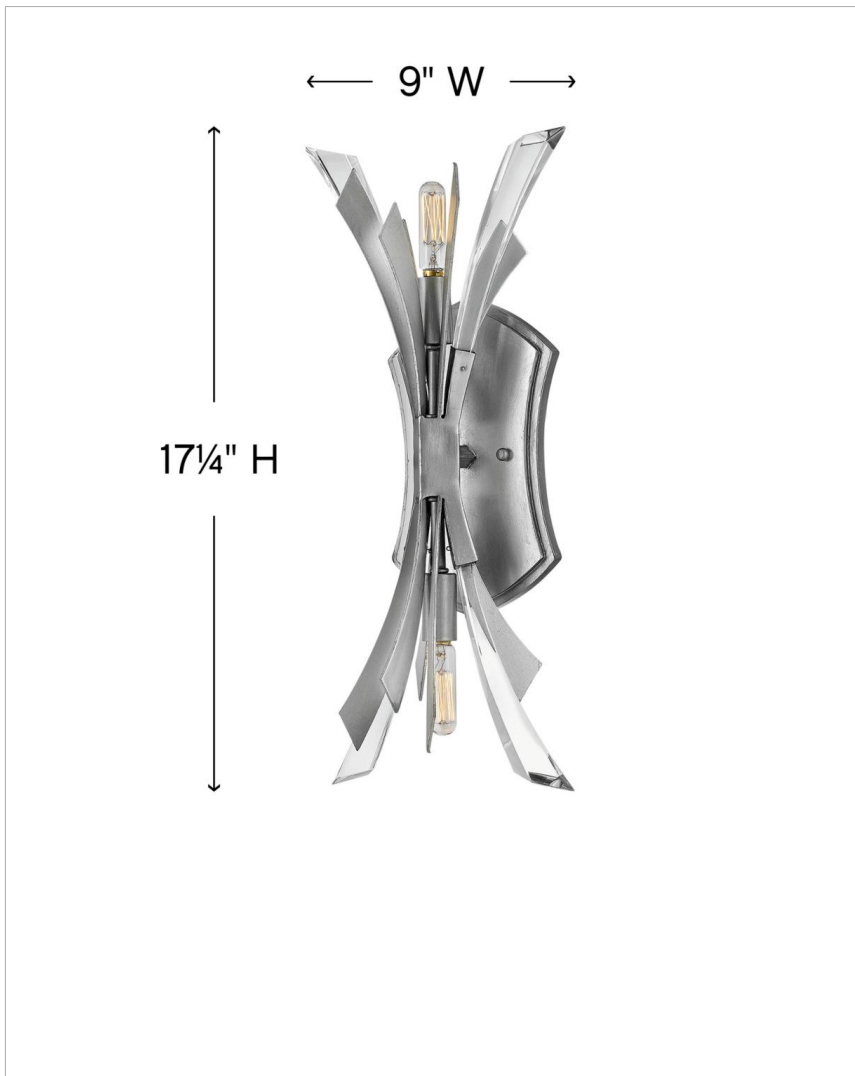

DETAILS	
FINISH:	Glacial
MATERIAL:	Steel
DIMMABLE:	YES, WITH DIMMABLE LAMP (NOT INCLUDED)

DIMENSIONS	
WIDTH:	9"
HEIGHT:	17.3"
WEIGHT:	4.5lb
BACK PLATE:	5"W X 8"H
EXTENSION:	4.8"
TOP TO OUTLET:	8.75"

LIGHT SOURCE	
LIGHT SOURCE:	Socketed
WATTAGE:	2-5w Cand. LED, 60w Equiv.
VOLTAGE:	120v

#### PRODUCT DETAILS:

- Fixture can be mounted horizontally.
- Suitable for use in dry (indoor) locations as defined by NEC and CEC. Meets United States UL Underwriters Laboratories & CSA Canadian Standards Association Product Safety Standards.
- Merging the best of traditional and modern elements with a sophisticated and streamlined look