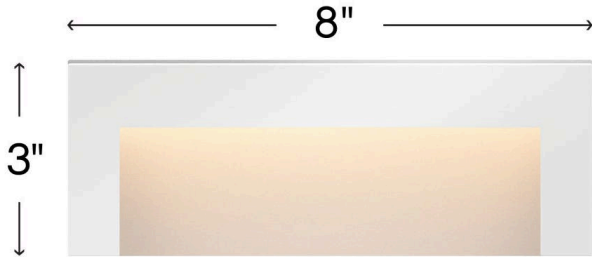

# TAPER

### DECK SCONCE WIDE HORIZONTAL

Seamlessly blending into architectural elements inside or outside the home, the Taper series beautifully illuminates stairs, walkways, or patio spaces, enhancing the outdoor lighting experience. Made of aluminum and featuring an etched glass lens, this sconce mounts flush to the surface and includes an integrated LED light for over 40,000 hrs of light. This low-voltage fixture is practical and safer, especially in an outdoor setting. Expand time spent in outdoor living spaces and increase safety and security.