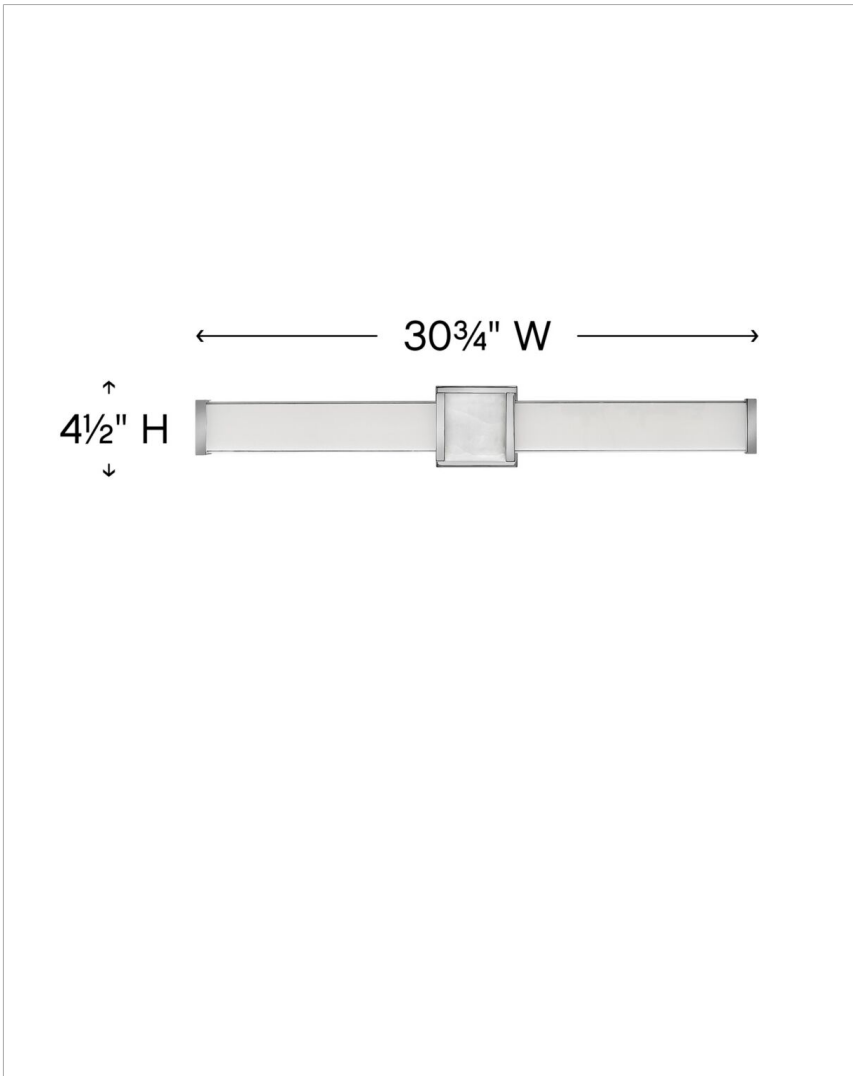

PIETRA

51583CM

LARGE LED VANITY

Turn your bathroom into a sanctuary with Pietra. Luxe materials and meticulous craftsmanship add to the spa-like zen of this integrated LED collection. A prominent cast center bracelet features a piece of solid stone with natural veining and subtle coloration that gleams against the Chrome or Black finish. Sophisticated details including cast endcaps and mitered glass complete this captivating look.

DETAILS	
FINISH:	Chrome
MATERIAL:	Steel
GLASS:	White Mitered
DIMMABLE:	YES - CL TYPE DIMMER (SSL7A)

DIMENSIONS	
WIDTH:	30.8"
HEIGHT:	4.5"
WEIGHT:	7.2lb
BACK PLATE:	4.5" Sq.
EXTENSION:	2.8"
TOP TO OUTLET:	2.25"

LIGHT SOURCE	
LIGHT SOURCE:	Integrated LED
LED NAME:	LEVO140-760
WATTAGE:	53w LED *Included
VOLTAGE:	120v
COLOR TEMP:	3000
LUMENS:	4200
CRI:	92
INCANDESCENT EQUIVALENCY:	4 x 75w
DIMMABLE:	YES - CL TYPE DIMMER (SSL7A)

SHIPPING	
CARTON LENGTH:	35.8
CARTON WIDTH:	7
CARTON HEIGHT:	5
CARTON WEIGHT:	8.4

PRODUCT DETAILS:

- Suitable for use in damp locations as defined by NEC and CEC. Meets United States UL Underwriters Laboratories & CSA Canadian Standards Association Product Safety Standards.
- Sparkling chrome with reflective finish
- LED components carry a 5-year limited warranty
- Bold silhouette with dramatic details creates a modern statement
- Fixture can be mounted vertically
- ADA compliant
- Mounting hardware is hidden on the back plate to ensure a clean silhouette