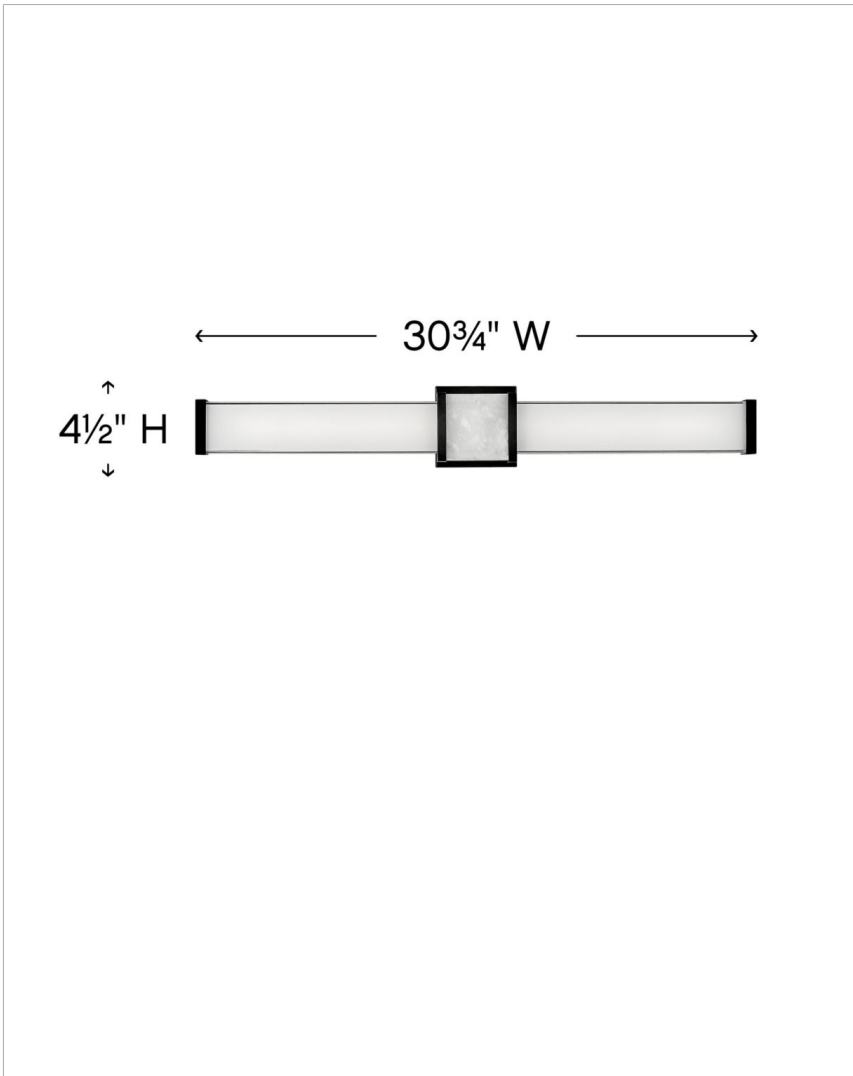

PIETRA

51583BK

LARGE LED VANITY

Turn your bathroom into a sanctuary with Pietra. Luxe materials and meticulous craftsmanship add to the spa-like zen of this integrated LED collection. A prominent cast center bracelet features a piece of solid stone with natural veining and subtle coloration that gleams against the Chrome or Black finish. Sophisticated details including cast endcaps and mitered glass complete this captivating look.

DETAILS	
FINISH:	Black
MATERIAL:	Steel
GLASS:	White Mitered
DIMMABLE:	YES, CL TYPE DIMMER (SSL7A)

DIMENSIONS	
WIDTH:	30.8"
HEIGHT:	4.5"
WEIGHT:	7.2lb
BACK PLATE:	4.5" Sq.
EXTENSION:	2.8"
TOP TO OUTLET:	2.25"

LIGHT SOURCE	
LIGHT SOURCE:	Integrated LED
LED NAME:	LEVO140-260
VOLTAGE:	120v
COLOR TEMP:	3000
LUMENS:	4200
CRI:	92
INCANDESCENT EQUIVALENCY:	4 x 75w
DIMMABLE:	YES, CL TYPE DIMMER (SSL7A)

SHIPPING	
CARTON LENGTH:	35.8
CARTON WIDTH:	7
CARTON HEIGHT:	5
CARTON WEIGHT:	8.4

PRODUCT DETAILS:

- Mounting hardware is hidden on the back plate to ensure a clean silhouette
- Fixture can be mounted vertically
- Suitable for use in damp locations as defined by NEC and CEC. Meets United States UL Underwriters Laboratories & CSA Canadian Standards Association Product Safety Standards.
- ADA compliant
- LED components carry a 5-year limited warranty
- Bold silhouette with dramatic details creates a modern statement