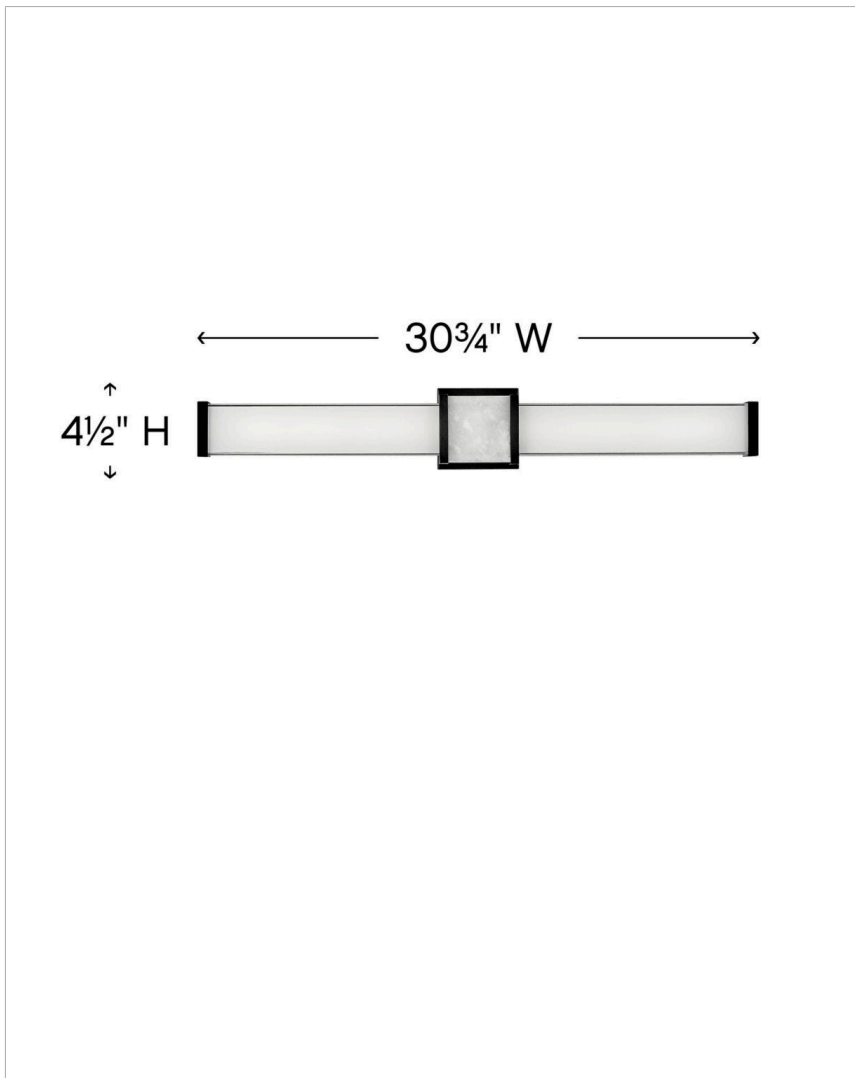

PIETRA

51583BK

LARGE LED VANITY

Turn your bathroom into a sanctuary with Pietra. Luxe materials and meticulous craftsmanship add to the spa-like zen of this integrated LED collection. A prominent cast center bracelet features a piece of solid stone with natural veining and subtle coloration that gleams against the Chrome or Black finish. Sophisticated details including cast endcaps and mitered glass complete this captivating look.

DETAILS	
FINISH:	Black
MATERIAL:	Steel
GLASS:	White Mitered

DIMENSIONS	
WIDTH:	30.8"
HEIGHT:	4.5"
WEIGHT:	7.2lb
BACK PLATE:	4.5" Sq.
EXTENSION:	2.8"
TOP TO OUTLET:	2.25"

LIGHT SOURCE	
LIGHT SOURCE:	Integrated LED
LED NAME:	LEVO140-260
VOLTAGE:	120v
COLOR TEMP:	3000
LUMENS:	4200
CRI:	92
INCANDESCENT EQUIVALENCY:	4 x 75w
DIMMABLE:	Yes - CL Type Dimmer (SSL7A)

SHIPPING	
CARTON LENGTH:	35.8
CARTON WIDTH:	7
CARTON HEIGHT:	5
CARTON WEIGHT:	8.4

PRODUCT DETAILS:

- Mounting hardware is hidden on the backplate to ensure a clean silhouette
- Fixture can be mounted horizontally or vertically
- Suitable for use in damp locations as defined by NEC and CEC. Meets United States UL Underwriters Laboratories & CSA Canadian Standards Association Product Safety Standards
- Fixture is ADA compliant and adheres to the standards and guidelines listed by the Americans with Disabilities Act
- Meets California Energy Commission 2013 & 2016 Title regulations/JA8
- LED components carry a 5-year limited warranty
- Bold lines and a clean, minimalist style creates a modern look
- Striking black finish enhances design