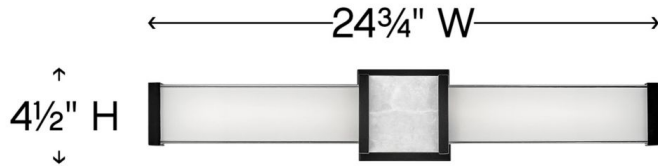

### MEDIUM LED VANITY

Turn your bathroom into a sanctuary with Pietra. Luxe materials and meticulous craftsmanship add to the spa-like zen of this integrated LED collection. A prominent cast center bracelet features a piece of solid stone with natural veining and subtle coloration that gleams against the Chrome or Black finish. Sophisticated details including cast endcaps and mitered glass complete this captivating look.

DETAILS	
FINISH:	Black
MATERIAL:	Steel
GLASS:	White Mitered
DIMMABLE:	YES, CL TYPE DIMMER (SSL7A)

DIMENSIONS	
WIDTH:	24.8"
HEIGHT:	4.5"
WEIGHT:	6lb
BACK PLATE:	4.5" Sq.
EXTENSION:	2.8"
TOP TO OUTLET:	2.25"