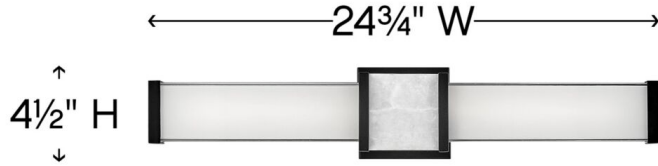

PIETRA

51582BK

MEDIUM LED VANITY

Turn your bathroom into a sanctuary with Pietra. Luxe materials and meticulous craftsmanship add to the spa-like zen of this integrated LED collection. A prominent cast center bracelet features a piece of solid stone with natural veining and subtle coloration that gleams against the Chrome or Black finish. Sophisticated details including cast endcaps and mitered glass complete this captivating look.

DETAILS	
FINISH:	Black
MATERIAL:	Steel
GLASS:	White Mitered
DIMMABLE:	YES - CL TYPE DIMMER (SSL7A)

DIMENSIONS	
WIDTH:	24.8"
HEIGHT:	4.5"
WEIGHT:	6lb
BACK PLATE:	4.5" Sq.
EXTENSION:	2.8"
TOP TO OUTLET:	2.25"

SHIPPING	
CARTON LENGTH:	29.3
CARTON WIDTH:	7
CARTON HEIGHT:	5.8
CARTON WEIGHT:	7.1

PRODUCT DETAILS:

- Fixture can be mounted horizontally.
- Suitable for use in damp locations as defined by NEC and CEC. Meets United States UL Underwriters Laboratories & CSA Canadian Standards Association Product Safety Standards.
- LED components carry a 5-year limited warranty
- Bold silhouette with dramatic details creates a modern statement
- Fixture can be mounted vertically
- ADA compliant
- Mounting hardware is hidden on the back plate to ensure a clean silhouette