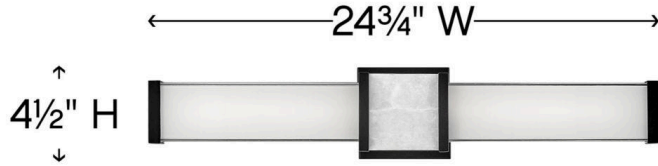

DETAILS	
FINISH:	Black
MATERIAL:	Steel
GLASS:	White Mitered
DIMMABLE:	YES - CL TYPE DIMMER (SSL7A)

DIMENSIONS	
WIDTH:	24.8"
HEIGHT:	4.5"
WEIGHT:	6lb
BACK PLATE:	4.5" Sq.
EXTENSION:	2.8"
TOP TO OUTLET:	2.25"