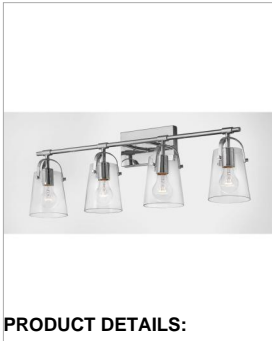

FOSTER

5134CM

FOUR LIGHT VANITY

Clean and airy, Foster breathes composed simplicity into any bath space. Softly tapered clear glass, suspended from an arched handle, adds pizzazz to its transitional shape.

DETAILS	
FINISH:	Chrome
MATERIAL:	Steel
GLASS:	Clear
DIMMABLE:	No

DIMENSIONS	
WIDTH:	31.8"
HEIGHT:	10.8"
WEIGHT:	6.2lb
BACK PLATE:	8"W X 4.5"H
EXTENSION:	6.5"
TOP TO OUTLET:	2.25"

LIGHT SOURCE	
LIGHT SOURCE:	Socketed
WATTAGE:	4-14w Med. LED, 100w Equiv.
VOLTAGE:	120v

SHIPPING	
CARTON LENGTH:	32.3
CARTON WIDTH:	7.5
CARTON HEIGHT:	13.3
CARTON WEIGHT:	3.6

PRODUCT DETAILS:

- Mounting hardware is hidden on the backplate to ensure a clean silhouette
- Fixture can be mounted either up or down
- Suitable for use in damp locations as defined by NEC and CEC. Meets United States UL Underwriters Laboratories & CSA Canadian Standards Association Product Safety Standards
- Fixture is ADA compliant and adheres to the standards and guidelines listed by the Americans with Disabilities Act
- Merging the best of traditional and modern elements, with a sophisticated and streamlined look
- Sparkling chrome with reflective finish