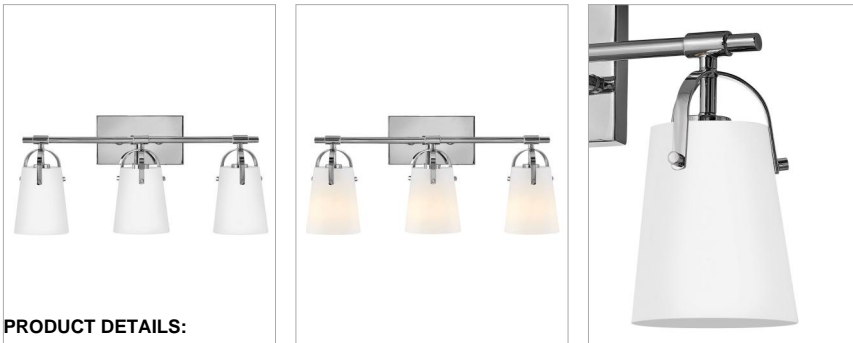

FOSTER

5133CM

THREE LIGHT VANITY

Clean and airy, Foster breathes composed simplicity into any bath space. Softly tapered glass shades suspended from arched handle prongs create a sophisticated transitional silhouette, enhanced by practical yet stylized details.

DETAILS

FINISH:	Chrome
MATERIAL:	Steel
GLASS:	Clear
DIMMABLE:	YES - WITH DIMMABLE LAMP (NOT INCLUDED)

DIMENSIONS

WIDTH:	22.8"
HEIGHT:	10.8"
WEIGHT:	4.4lb
BACK PLATE:	8"W X 4.5"H
EXTENSION:	6.5"
TOP TO OUTLET:	8.5"

LIGHT SOURCE

LIGHT SOURCE:	Socketed
WATTAGE:	3-14w Med. LED, 100w Equiv.
VOLTAGE:	120v

SHIPPING

CARTON LENGTH:	23.5
CARTON WIDTH:	7.5
CARTON HEIGHT:	13.3
CARTON WEIGHT:	6.2

PRODUCT DETAILS:

- Fixture can be mounted either up or down
- Suitable for use in damp locations as defined by NEC and CEC. Meets United States UL Underwriters Laboratories & CSA Canadian Standards Association Product Safety Standards.
- Sparkling chrome with reflective finish
- Merging the best of traditional and modern elements with a sophisticated and streamlined look
- Mounting hardware is hidden on the back plate to ensure a clean silhouette