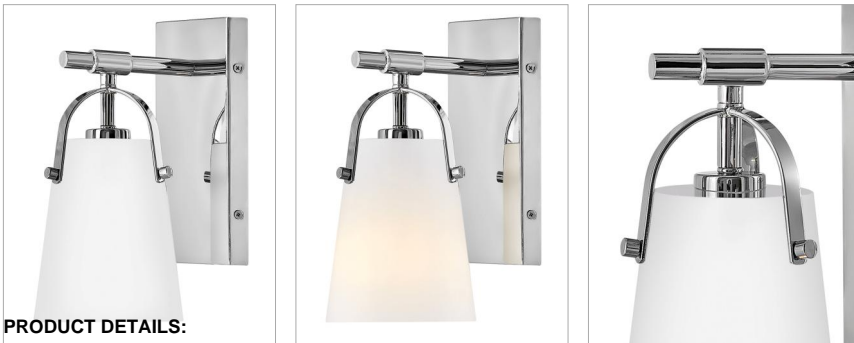

### SINGLE LIGHT VANITY

Clean and airy, Foster breathes composed simplicity into any bath space. Its softly tapered glass shade, suspended from arched handle prongs, creates a sophisticated transitional silhouette, enhanced by practical yet stylized details.

#### DETAILS

FINISH:	Chrome
MATERIAL:	Steel
GLASS:	Clear
DIMMABLE:	YES, WITH DIMMABLE LAMP (NOT INCLUDED)

#### DIMENSIONS

WIDTH:	5"
HEIGHT:	10"
WEIGHT:	2lb
BACK PLATE:	4.5"W X 8"H
EXTENSION:	6.5"
TOP TO OUTLET:	4"

#### PRODUCT DETAILS:

- Mounting hardware is hidden on the back plate to ensure a clean silhouette
- Fixture can be mounted either up or down
- Suitable for use in damp locations as defined by NEC and CEC. Meets United States UL Underwriters Laboratories & CSA Canadian Standards Association Product Safety Standards.
- Merging the best of traditional and modern elements with a sophisticated and streamlined look
- Sparkling chrome with reflective finish