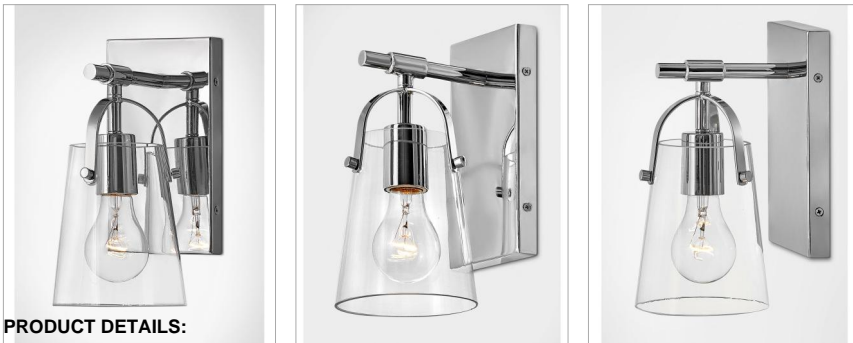

FOSTER

5130CM

SINGLE LIGHT VANITY

Clean and airy, Foster breathes composed simplicity into any bath space. Its softly tapered glass shade, suspended from arched handle prongs, creates a sophisticated transitional silhouette, enhanced by practical yet stylized details.

DETAILS

FINISH:	Chrome
MATERIAL:	Steel
GLASS:	Clear
DIMMABLE:	YES, WITH DIMMABLE LAMP (NOT INCLUDED)

DIMENSIONS

WIDTH:	5"
HEIGHT:	10"
WEIGHT:	2lb
BACK PLATE:	4.5"W X 8"H
EXTENSION:	6.5"
TOP TO OUTLET:	4"

LIGHT SOURCE

LIGHT SOURCE:	Socketed
WATTAGE:	1-14w Med. LED, 100w Equiv.
VOLTAGE:	120v

SHIPPING

CARTON LENGTH:	13.8
CARTON WIDTH:	8.7
CARTON HEIGHT:	7.3
CARTON WEIGHT:	2.6

PRODUCT DETAILS:

- Mounting hardware is hidden on the back plate to ensure a clean silhouette
- Fixture can be mounted either up or down
- Suitable for use in damp locations as defined by NEC and CEC. Meets United States UL Underwriters Laboratories & CSA Canadian Standards Association Product Safety Standards.
- Merging the best of traditional and modern elements with a sophisticated and streamlined look
- Sparkling chrome with reflective finish